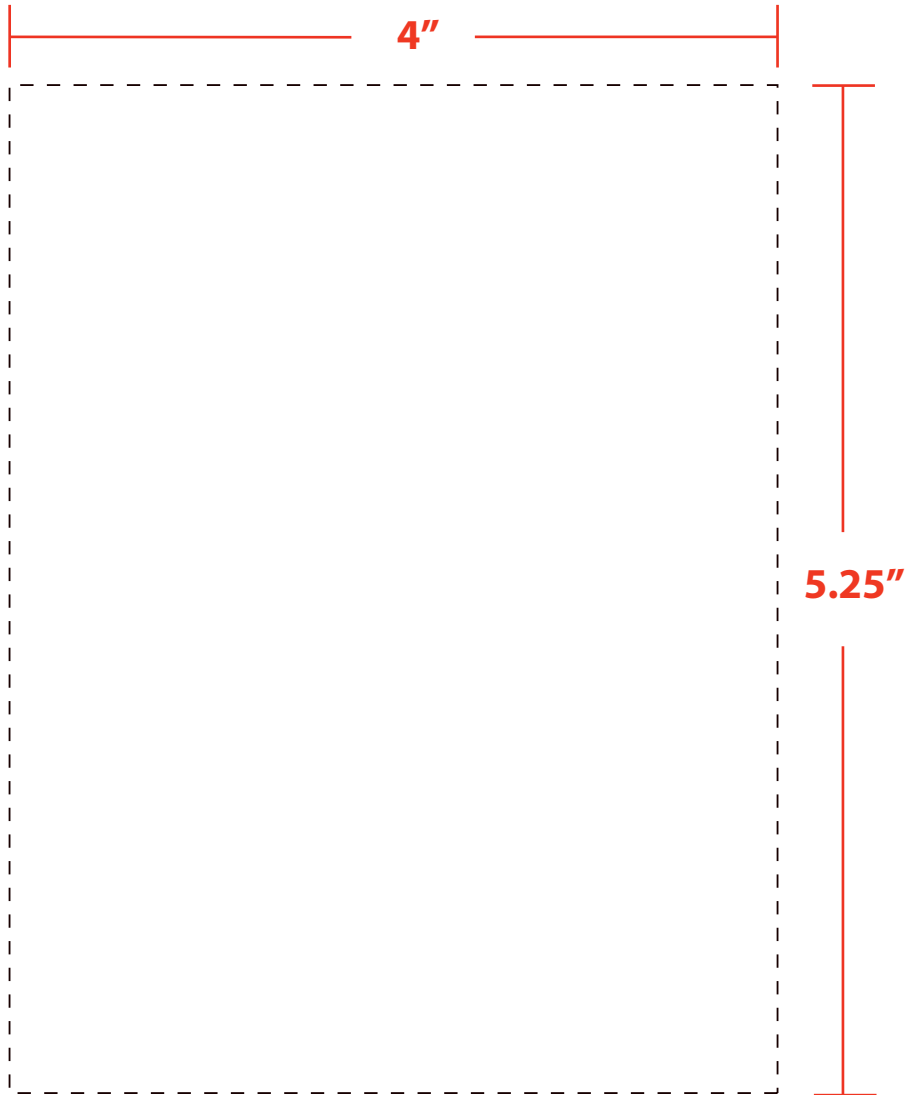

RECYCLED SHOPPING BAGS – WHITE

J-REC-W | PRODUCT SIZE: 8"W X 4.5"D X 10.25" H

IMPRINT SIZE: 4"X5.25" | NOTE: FOR 4CP IMPRINT, NO MORE THAN 30% COVERAGE

ACCEPTABLE

NOT ACCEPTABLE