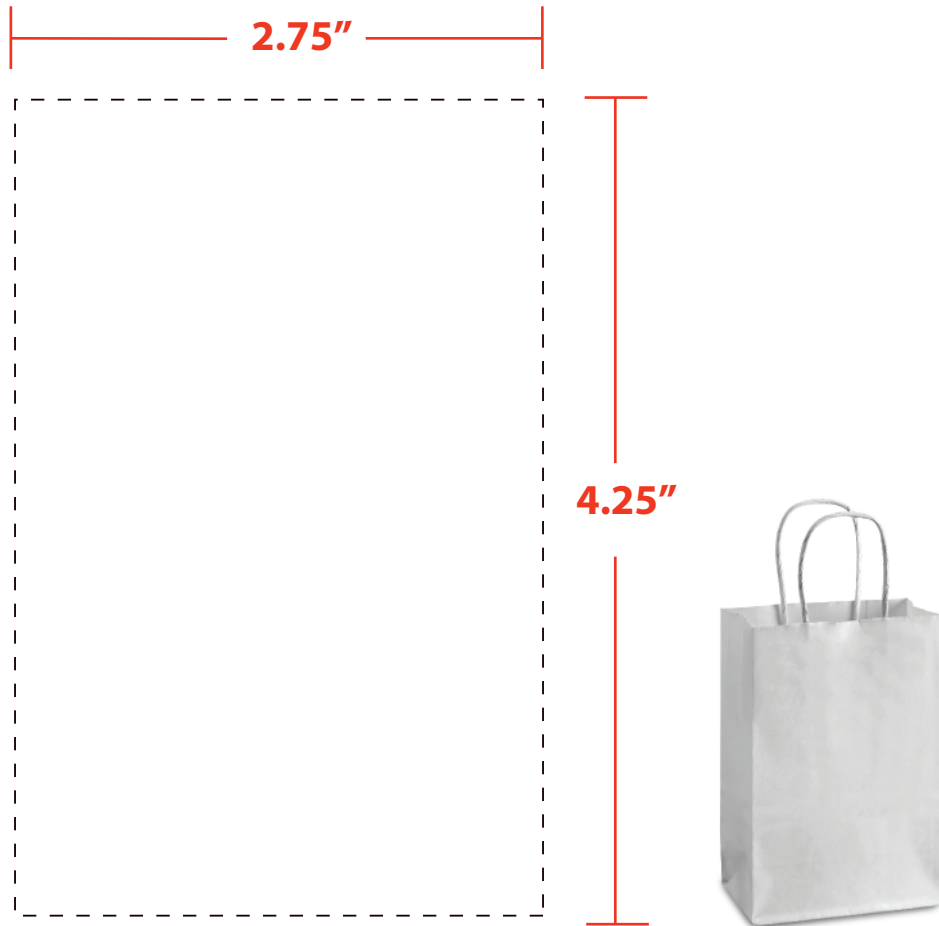

RECYCLED SHOPPING BAGS – WHITE

J-REC-W | PRODUCT SIZE: 5.5"W X 3.25"D X 8.375" H

IMPRINT SIZE: 2.75"X4.25" | NOTE: FOR 4CP IMPRINT, NO MORE THAN 30% COVERAGE

ACCEPTABLE

NOT ACCEPTABLE