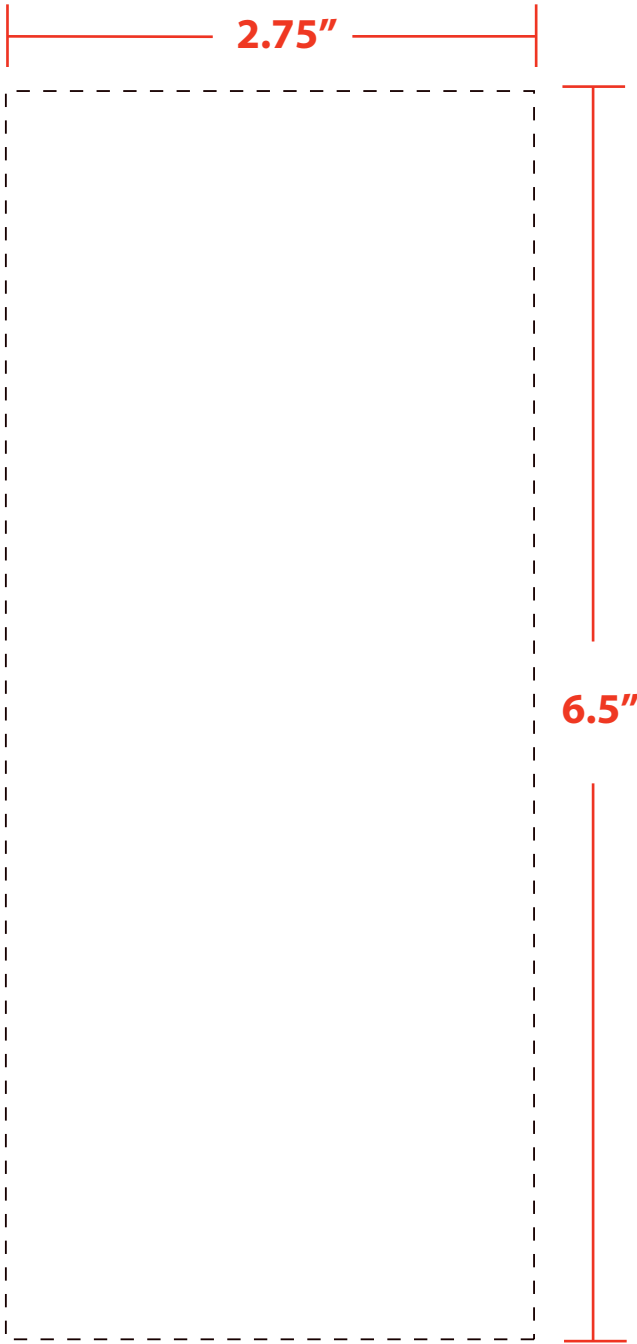

RECYCLED SHOPPING BAGS – WHITE

J-REC-W | PRODUCT SIZE: 5.5"W X 3.25"D X 13" H

IMPRINT SIZE: 2.75" X 6.5" | NOTE: FOR 4CP IMPRINT, NO MORE THAN 30% COVERAGE

ACCEPTABLE

NOT ACCEPTABLE