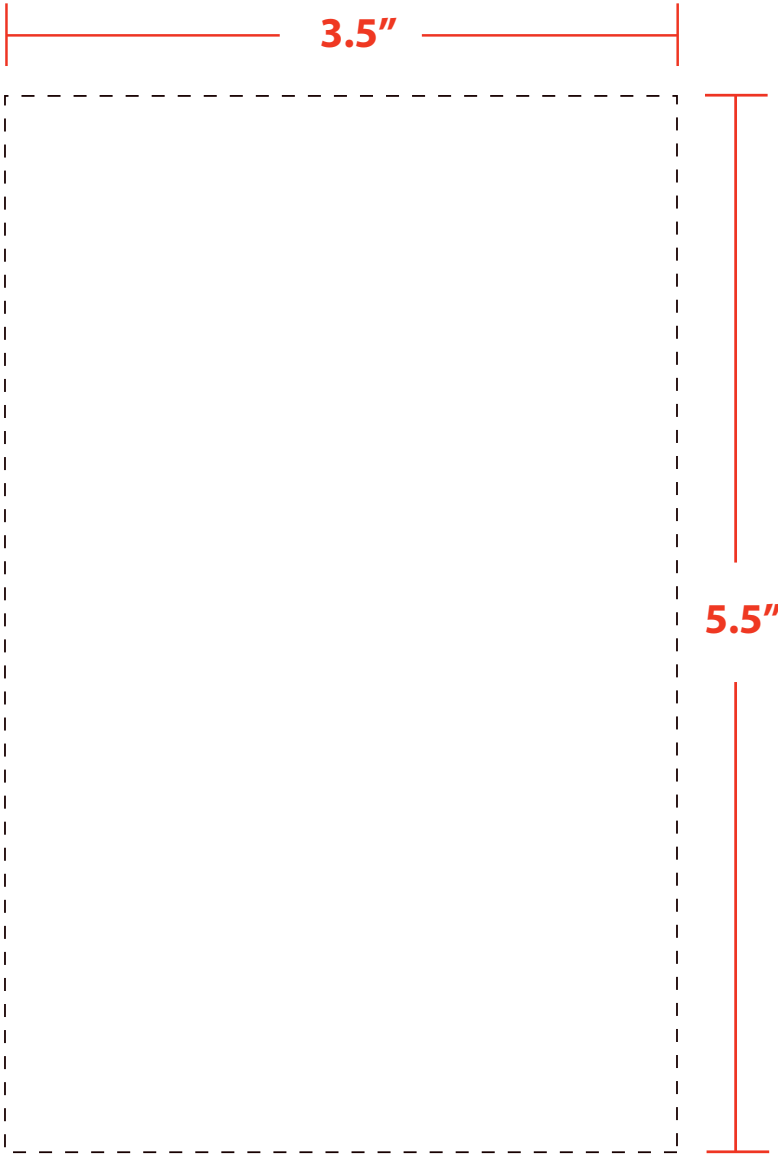

# PAPER TAKE-OUT BAGS

J-TAKEOUT | PRODUCT SIZE: 7.125"W X 3.25"D X 10.75" H

IMPRINT SIZE: 3.5"X5.5" | NOTE: FOR 4CP IMPRINT, NO MORE THAN 30% COVERAGE

**ACCEPTABLE**

**NOT ACCEPTABLE**