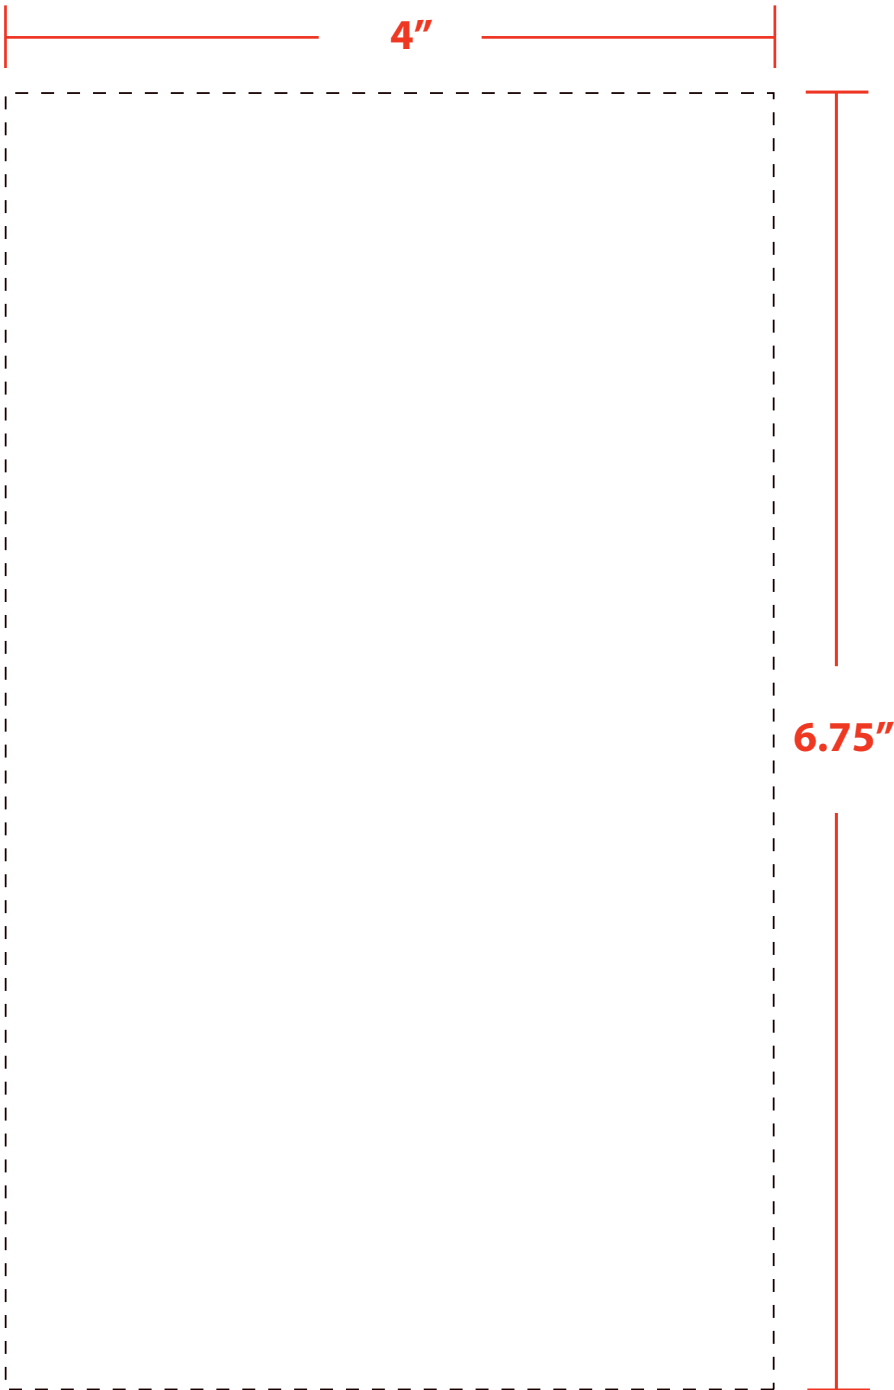

PAPER TAKE-OUT BAGS

J-TAKEOUT | PRODUCT SIZE: 8"W X 4"D X 13.625" H

IMPRINT SIZE: 4"X6.75" | NOTE: FOR 4CP IMPRINT, NO MORE THAN 30% COVERAGE

ACCEPTABLE

NOT ACCEPTABLE