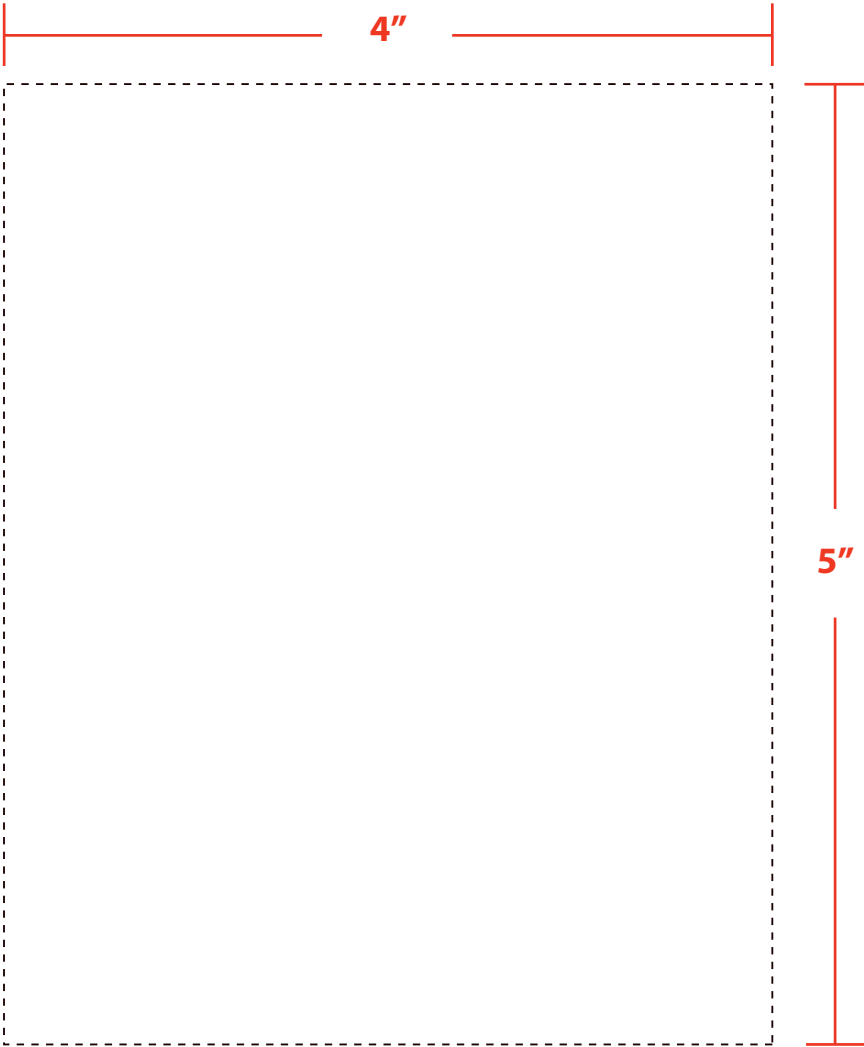

# MATTE LAMINATE SHOPPING BAGS

J-MATTE | PRODUCT SIZE: 8"W X 4"D X 10"H

IMPRINT SIZE: 4"X5" | NOTE: FOR 4CP IMPRINT, NO MORE THAN 30% COVERAGE

**ACCEPTABLE**

**NOT ACCEPTABLE**