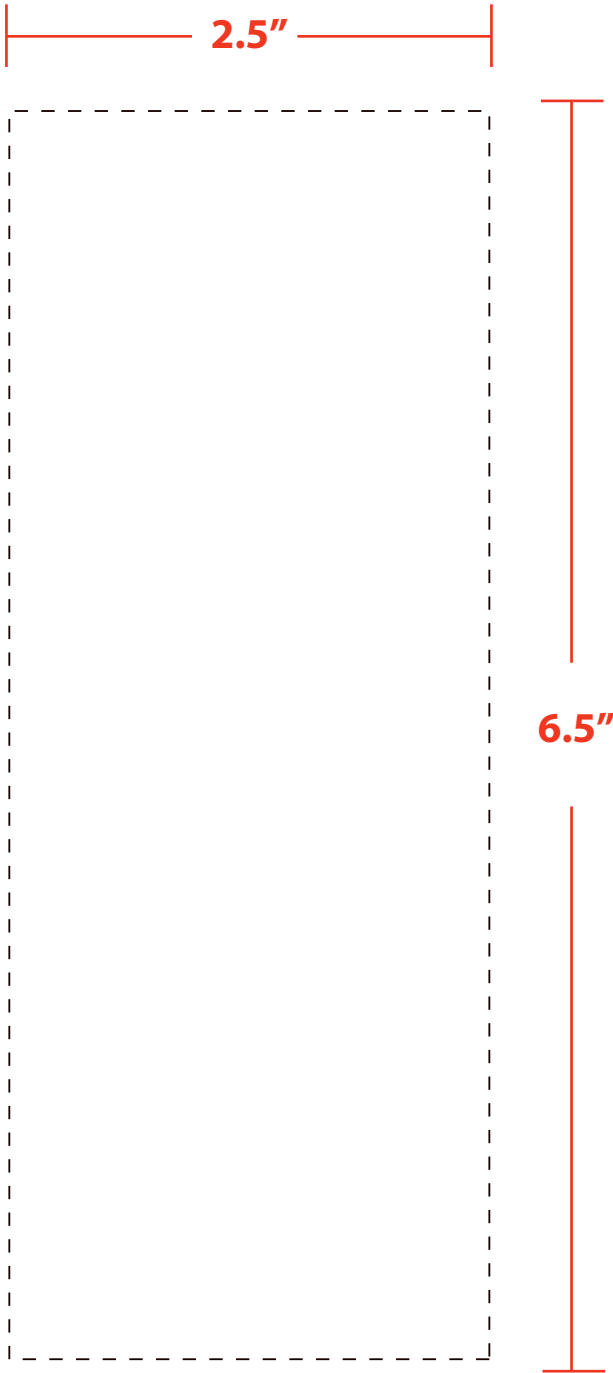

MATTE LAMINATE SHOPPING BAGS

J-MATTE | PRODUCT SIZE: 5"W X 3.5"D X 13.25" H

IMPRINT SIZE: 2.5"X6.5" | NOTE: FOR 4CP IMPRINT, NO MORE THAN 30% COVERAGE

ACCEPTABLE

NOT ACCEPTABLE