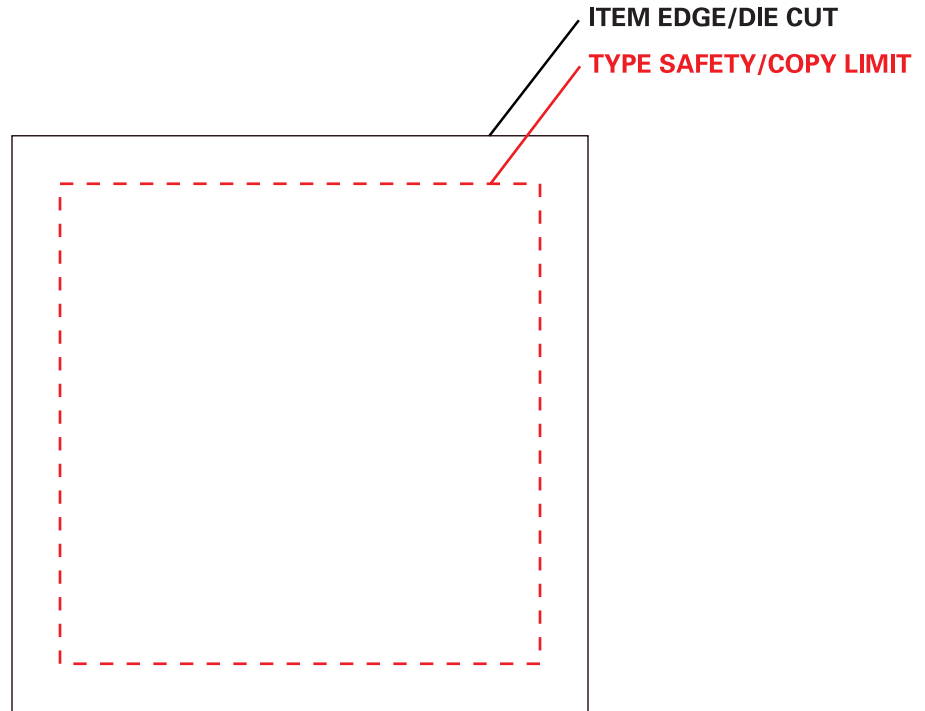

# CLINGZ DECALS

PRODUCT SIZE: UP TO 3" x 3"

Imprint size: 2.5" x 2.5"

ACCEPTABLE

NOT  
ACCEPTABLE