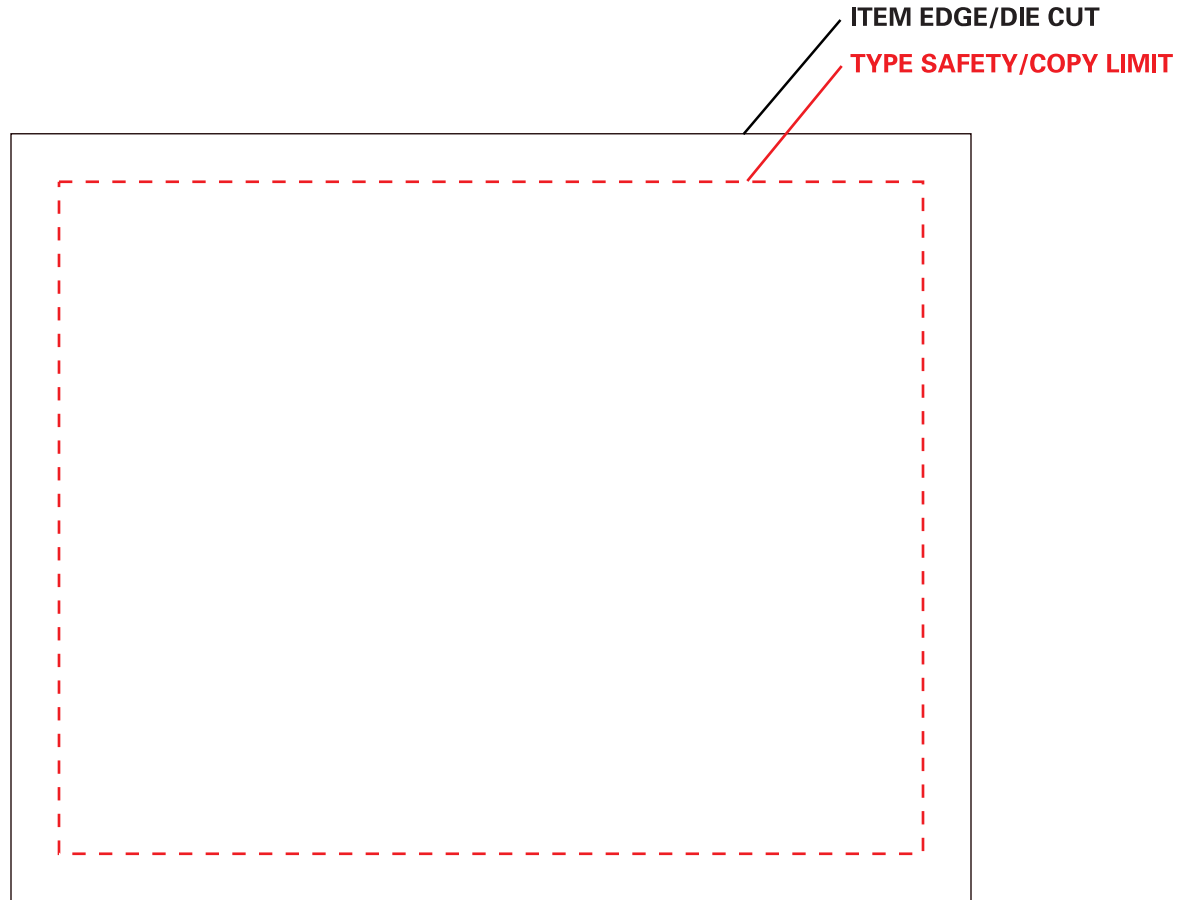

# CLINGZ DECALS

PRODUCT SIZE: UP TO 4" x 5"

Imprint size: 3.5" x 4.5"

**ACCEPTABLE**

**NOT  
ACCEPTABLE**