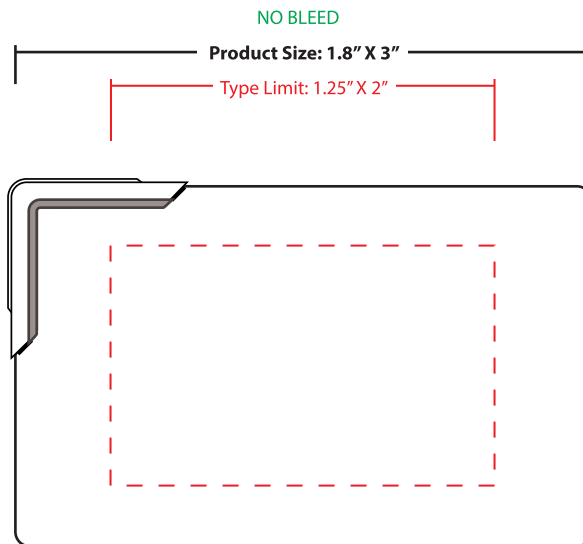

# Business Card Power Mints - 1.8" X 3"

IMPRINT SIZE: 1.25" X 2"

**ACCEPTABLE**

**NOT  
ACCEPTABLE**