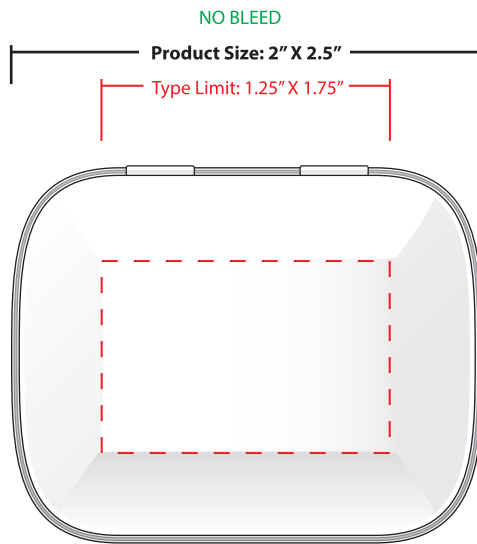

Mini Hinged Tins with Power Mints - 2" X 2.5"

IMPRINT SIZE: 1" X 1.5"

ACCEPTABLE

NOT ACCEPTABLE