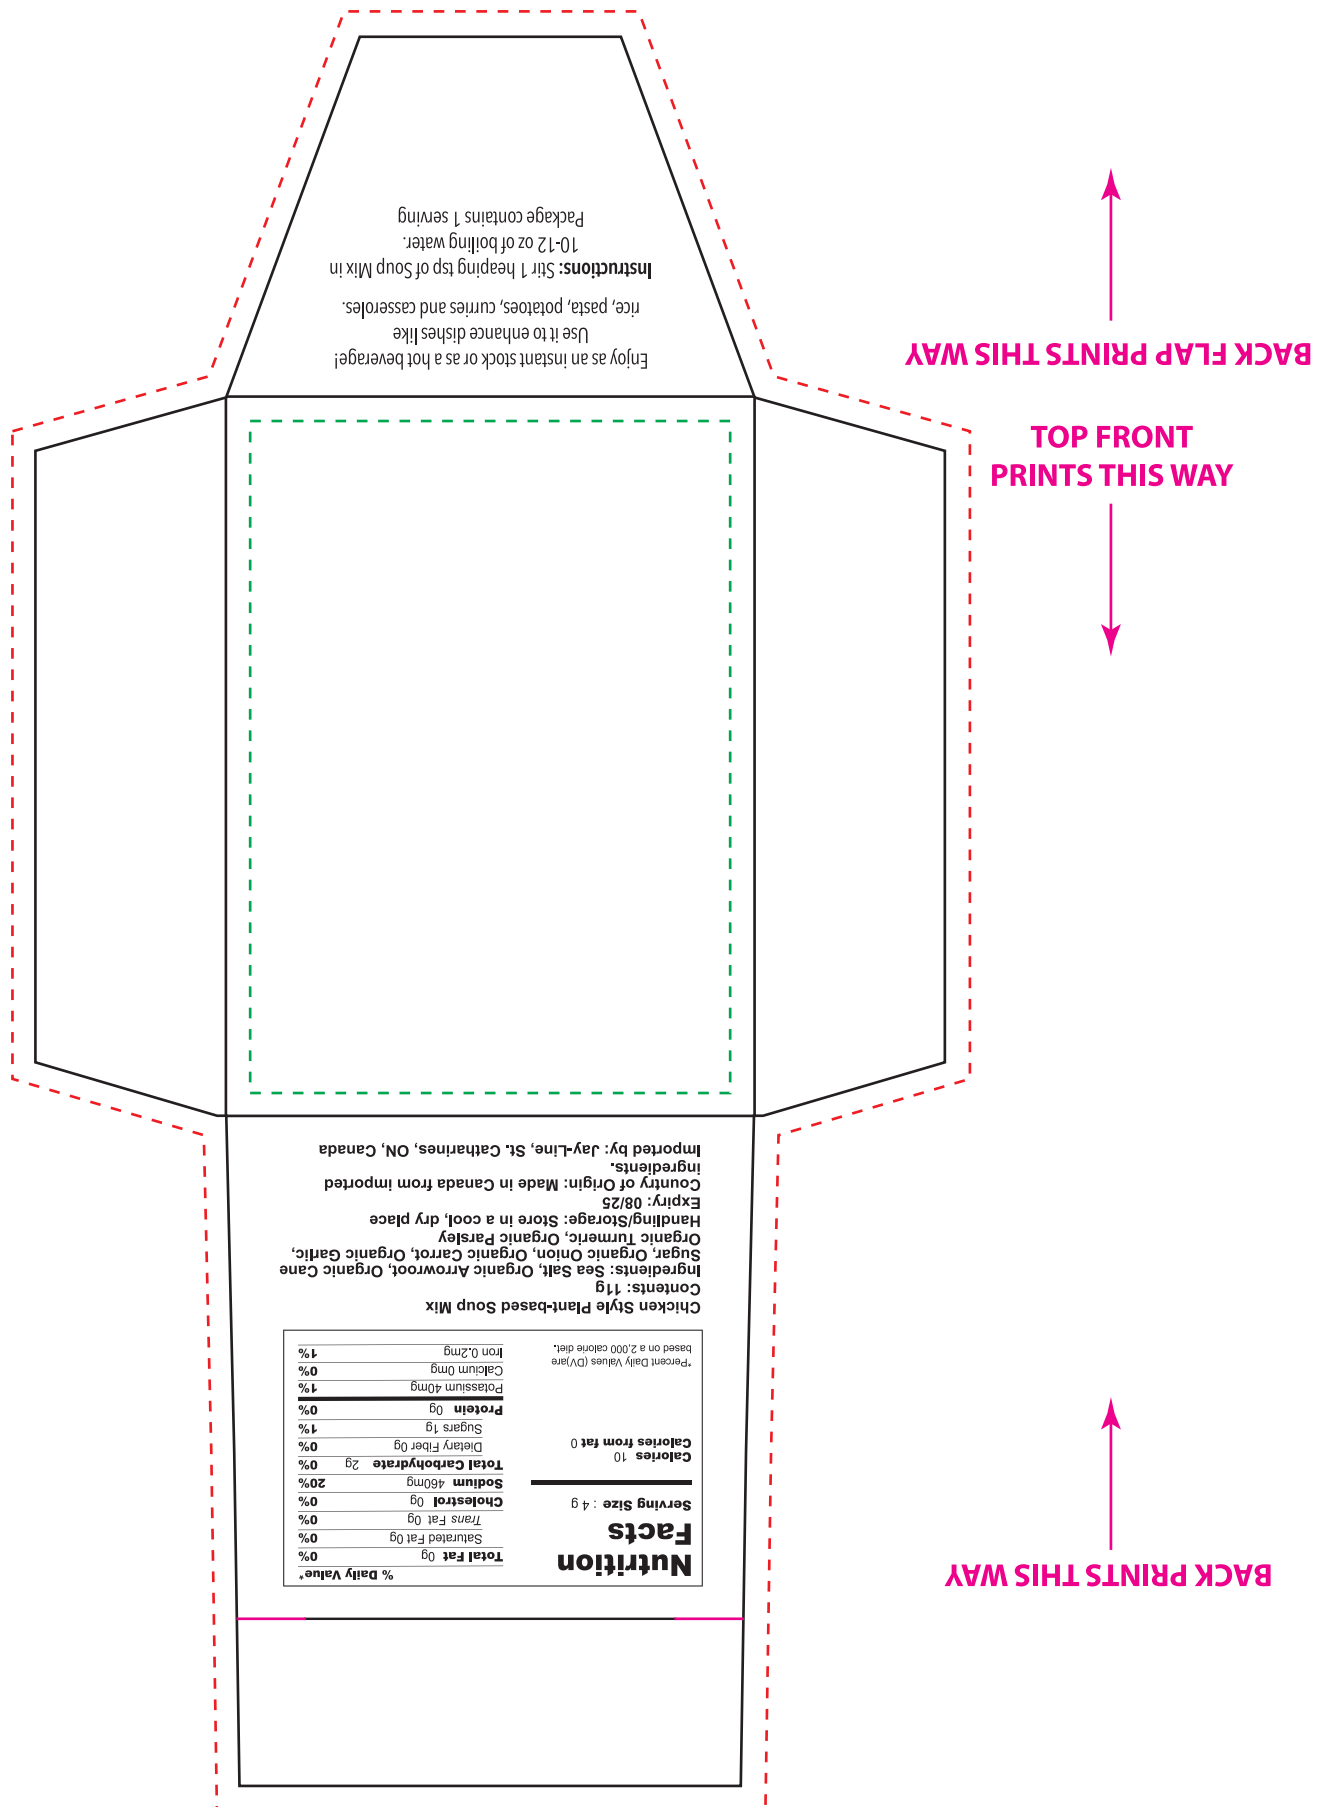

Spice & Mix Packs - Butter Flavoured Popcorn Salt

Imprint Size: 2.5" x 3.5"

- - - - - BLEED (EXTEND ALL BACKGROUND IMAGES TO THIS LINE)
- - - - - SAFETY (KEEP ALL TEXT AND IMPORTANT INFORMATION INSIDE THIS AREA)
- SCORE (FOLDED LINE)
- DIELINE (CUT LINE)

Spice & Mix Packs - Crushed Candy Cane

Imprint Size: 2.5" x 3.5"

- - - - BLEED (EXTEND ALL BACKGROUND IMAGES TO THIS LINE)
- - - - SAFETY (KEEP ALL TEXT AND IMPORTANT INFORMATION INSIDE THIS AREA)
- SCORE (FOLDED LINE)
- DIELINE (CUT LINE)

Spice & Mix Packs - Gatorade Glacier Freeze Instant Powder Mix

Imprint Size: 2.5" x 3.5"

- - - - - BLEED (EXTEND ALL BACKGROUND IMAGES TO THIS LINE)
- - - - - SAFETY (KEEP ALL TEXT AND IMPORTANT INFORMATION INSIDE THIS AREA)
- SCORE (FOLDED LINE)
- DIE LINE (CUT LINE)

Spice & Mix Packs - Chicken Soup

Imprint Size: 2.5" x 3.5"

- - - - BLEED (EXTEND ALL BACKGROUND IMAGES TO THIS LINE)
- - - - SAFETY (KEEP ALL TEXT AND IMPORTANT INFORMATION INSIDE THIS AREA)
- SCORE (FOLDED LINE)
- DIELINE (CUT LINE)