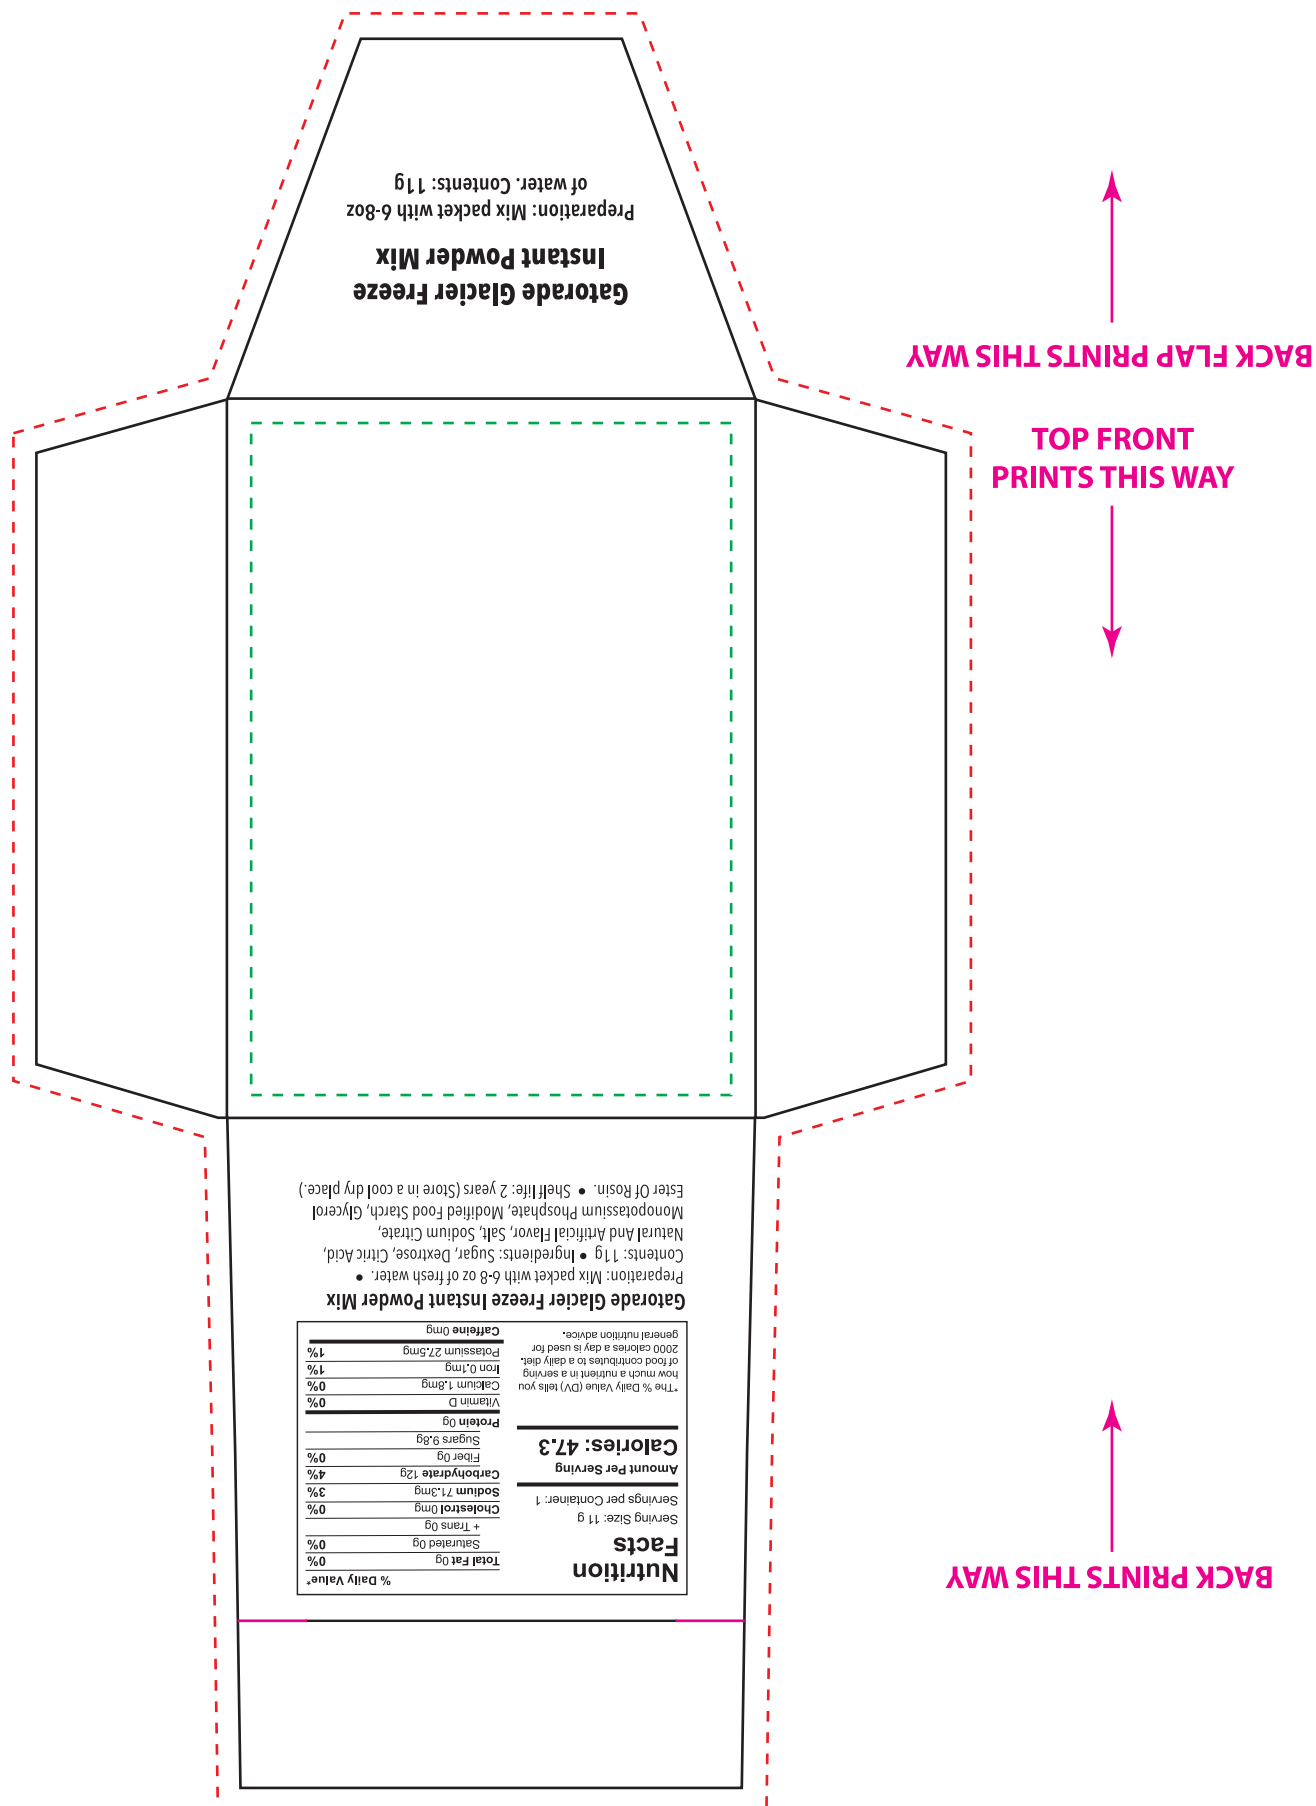

Spice & Mix Packs - Butter Flavoured Popcorn Salt

Imprint Size: 2.5" x 3.5"

- - - - - BLEED (EXTEND ALL BACKGROUND IMAGES TO THIS LINE)
- - - - - SAFETY (KEEP ALL TEXT AND IMPORTANT INFORMATION INSIDE THIS AREA)
- SCORE (FOLDED LINE)
- DIELINE (CUT LINE)

Spice & Mix Packs - Crushed Candy Cane

Imprint Size: 2.5" x 3.5"

- - - - BLEED (EXTEND ALL BACKGROUND IMAGES TO THIS LINE)
- - - - SAFETY (KEEP ALL TEXT AND IMPORTANT INFORMATION INSIDE THIS AREA)
- SCORE (FOLDED LINE)
- DIELINE (CUT LINE)

Spice & Mix Packs - Gatorade Glacier Freeze Instant Powder Mix

Imprint Size: 2.5" x 3.5"

- - - - - BLEED (EXTEND ALL BACKGROUND IMAGES TO THIS LINE)
- - - - - SAFETY (KEEP ALL TEXT AND IMPORTANT INFORMATION INSIDE THIS AREA)
- SCORE (FOLDED LINE)
- DIE LINE (CUT LINE)

Spice & Mix Packs - Chicken Soup

Imprint Size: 2.5" x 3.5"

- - - - BLEED (EXTEND ALL BACKGROUND IMAGES TO THIS LINE)
- - - - SAFETY (KEEP ALL TEXT AND IMPORTANT INFORMATION INSIDE THIS AREA)
- SCORE (FOLDED LINE)
- DIELINE (CUT LINE)