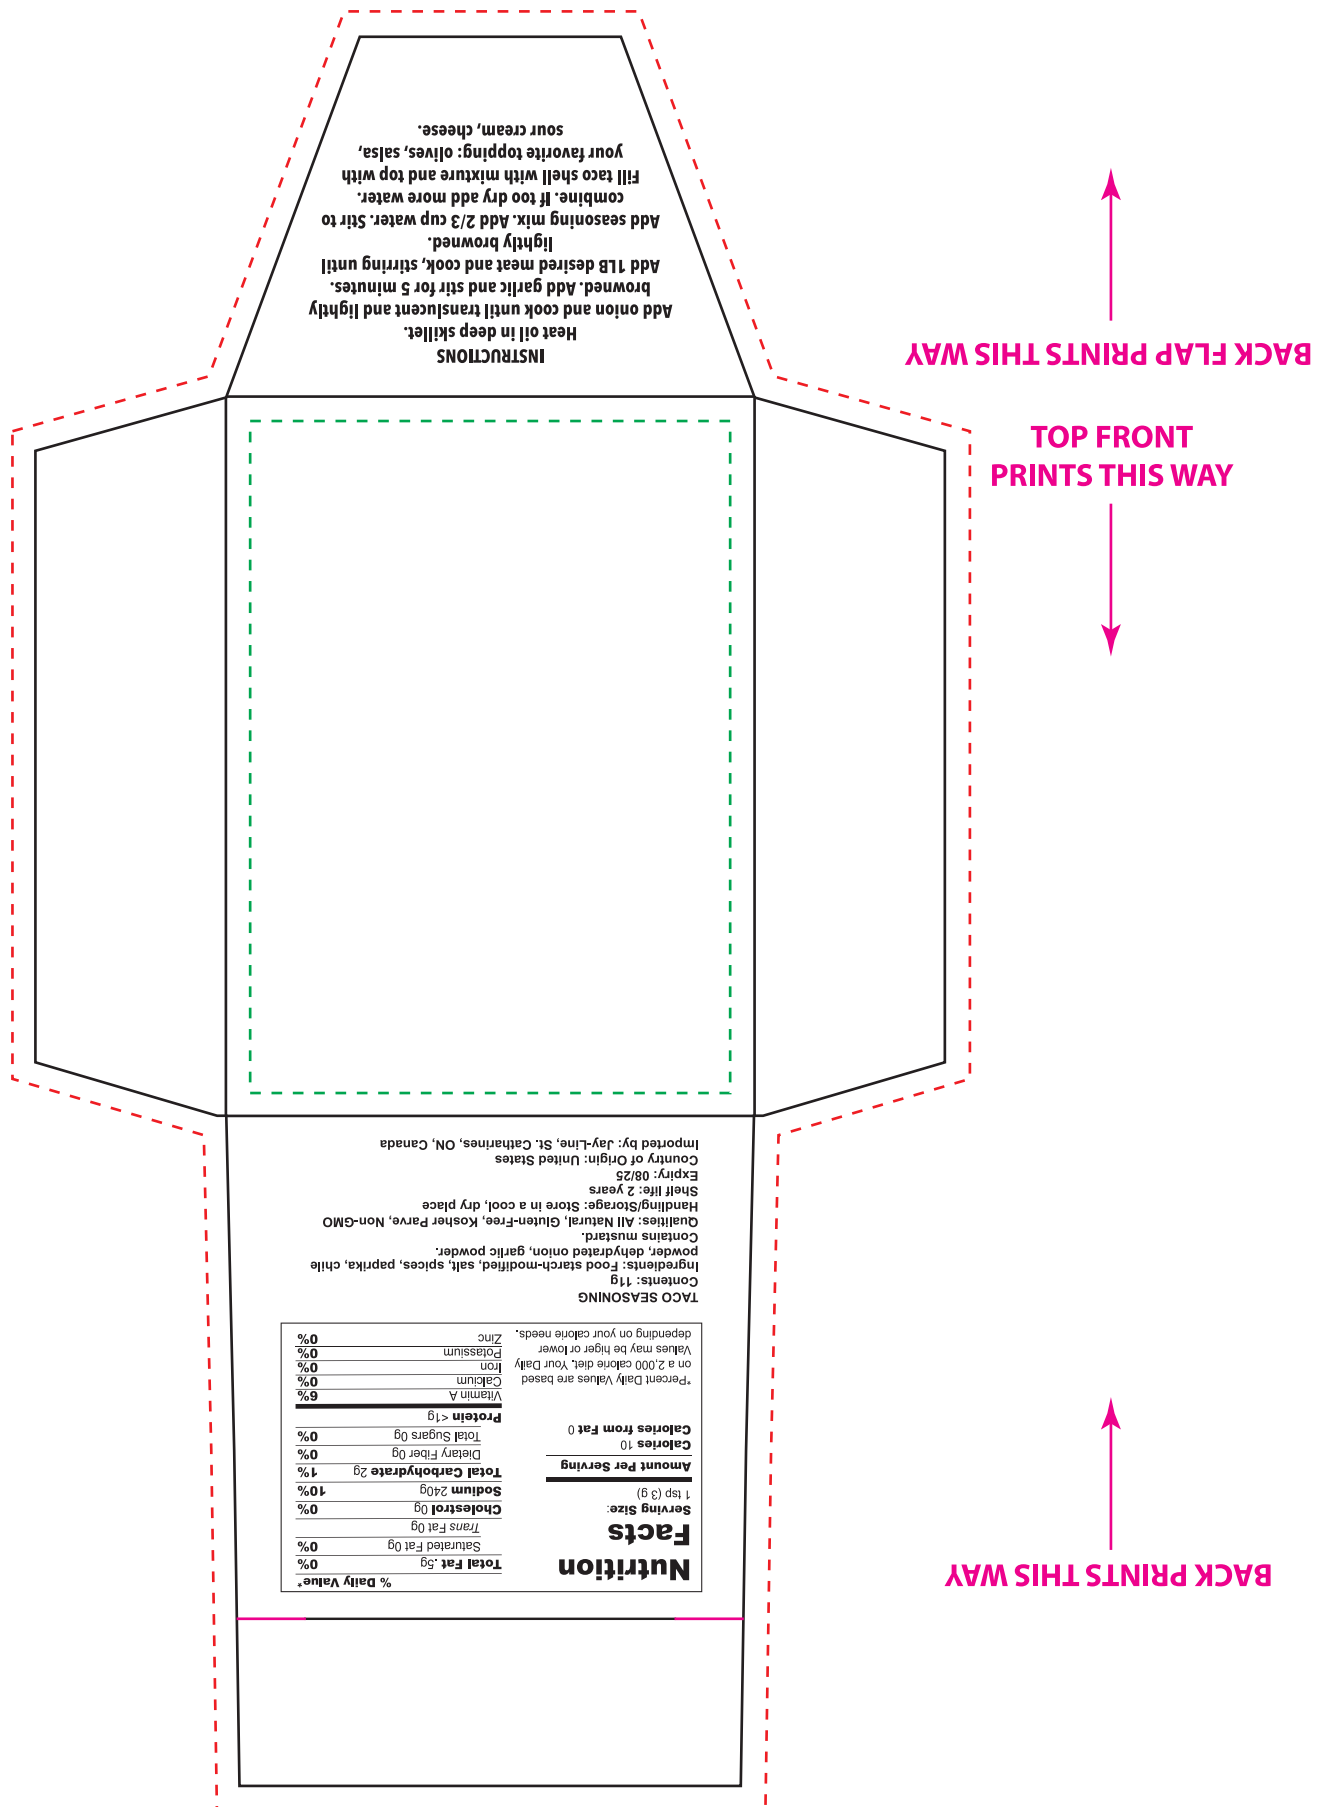

Spice & Mix Packs - Butter Flavoured Popcorn Salt

Imprint Size: 2.5" x 3.5"

- - - - - BLEED (EXTEND ALL BACKGROUND IMAGES TO THIS LINE)
- - - - - SAFETY (KEEP ALL TEXT AND IMPORTANT INFORMATION INSIDE THIS AREA)
- SCORE (FOLDED LINE)
- DIELINE (CUT LINE)

Spice & Mix Packs - Pumpkin Spice

Imprint Size: 2.5" x 3.5"

- BLEED (EXTEND ALL BACKGROUND IMAGES TO THIS LINE)
- SAFETY (KEEP ALL TEXT AND IMPORTANT INFORMATION INSIDE THIS AREA)
- SCORE (FOLDED LINE)
- DIELINE (CUT LINE)

Spice & Mix Packs - Rooibos Tea

Imprint Size: 2.5" x 3.5"

- - - BLEED (EXTEND ALL BACKGROUND IMAGES TO THIS LINE)
- - - SAFETY (KEEP ALL TEXT AND IMPORTANT INFORMATION INSIDE THIS AREA)
- SCORE (FOLDED LINE)
- DIELINE (CUT LINE)

Spice & Mix Packs - Taco Seasoning

Imprint Size: 2.5" x 3.5"

- - - - BLEED (EXTEND ALL BACKGROUND IMAGES TO THIS LINE)
- - - - SAFETY (KEEP ALL TEXT AND IMPORTANT INFORMATION INSIDE THIS AREA)
- SCORE (FOLDED LINE)
- DIE LINE (CUT LINE)