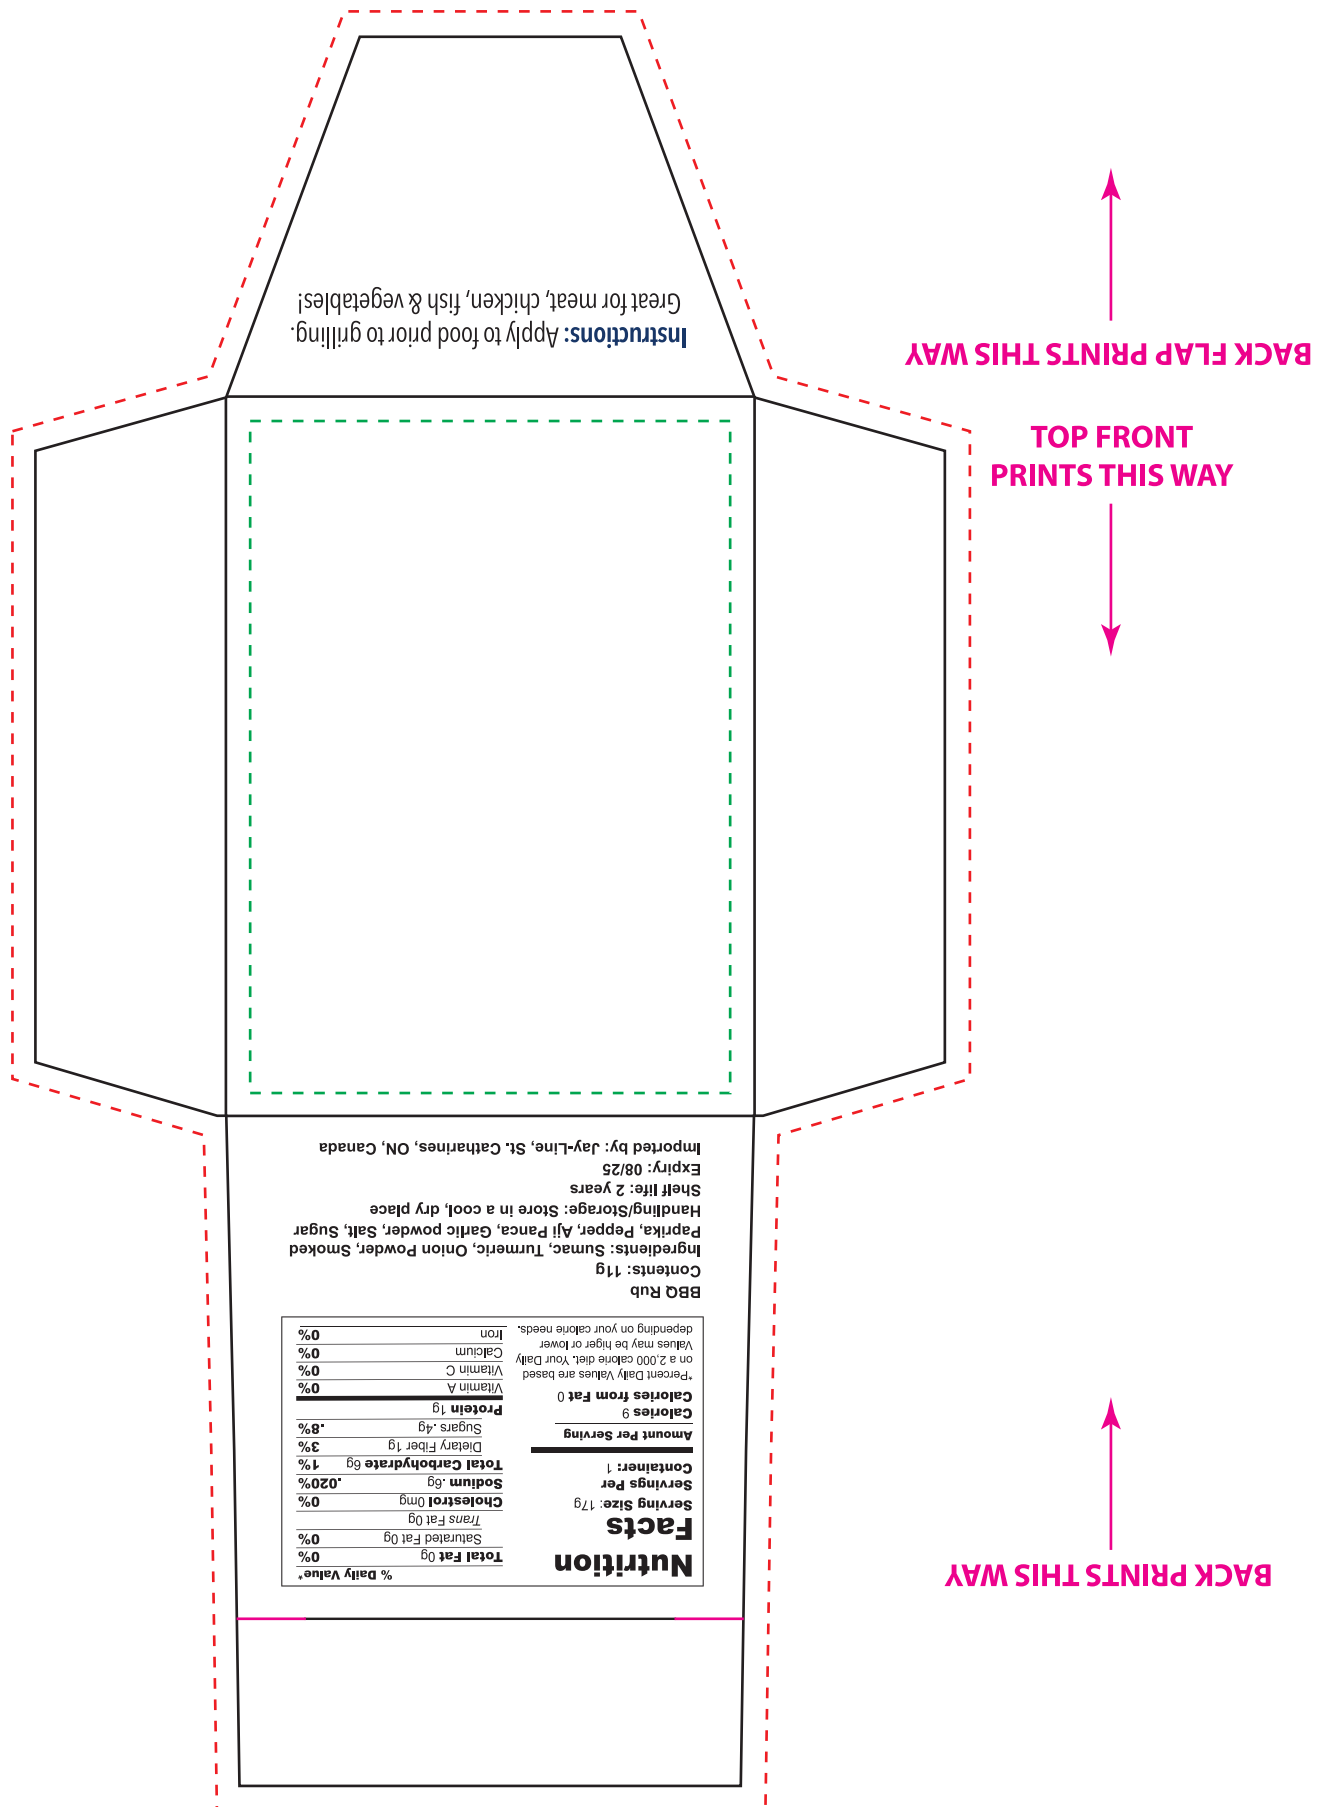

Spice & Mix Packs - BBQ Rub

Imprint Size: 2.5" x 3.5"

- BLEED (EXTEND ALL BACKGROUND IMAGES TO THIS LINE)
- SAFETY (KEEP ALL TEXT AND IMPORTANT INFORMATION INSIDE THIS AREA)
- SCORE (FOLDED LINE)
- DIELINE (CUT LINE)

Spice & Mix Packs - Butter Flavoured Popcorn Salt

Imprint Size: 2.5" x 3.5"

- - - - - BLEED (EXTEND ALL BACKGROUND IMAGES TO THIS LINE)
- - - - - SAFETY (KEEP ALL TEXT AND IMPORTANT INFORMATION INSIDE THIS AREA)
- SCORE (FOLDED LINE)
- DIELINE (CUT LINE)

Spice & Mix Packs - Crushed Candy Cane

Imprint Size: 2.5" x 3.5"

- - - - BLEED (EXTEND ALL BACKGROUND IMAGES TO THIS LINE)
- - - - SAFETY (KEEP ALL TEXT AND IMPORTANT INFORMATION INSIDE THIS AREA)
- SCORE (FOLDED LINE)
- DIELINE (CUT LINE)

Spice & Mix Packs - Chicken Soup

Imprint Size: 2.5" x 3.5"

- - - - BLEED (EXTEND ALL BACKGROUND IMAGES TO THIS LINE)
- - - - SAFETY (KEEP ALL TEXT AND IMPORTANT INFORMATION INSIDE THIS AREA)
- SCORE (FOLDED LINE)
- DIELINE (CUT LINE)