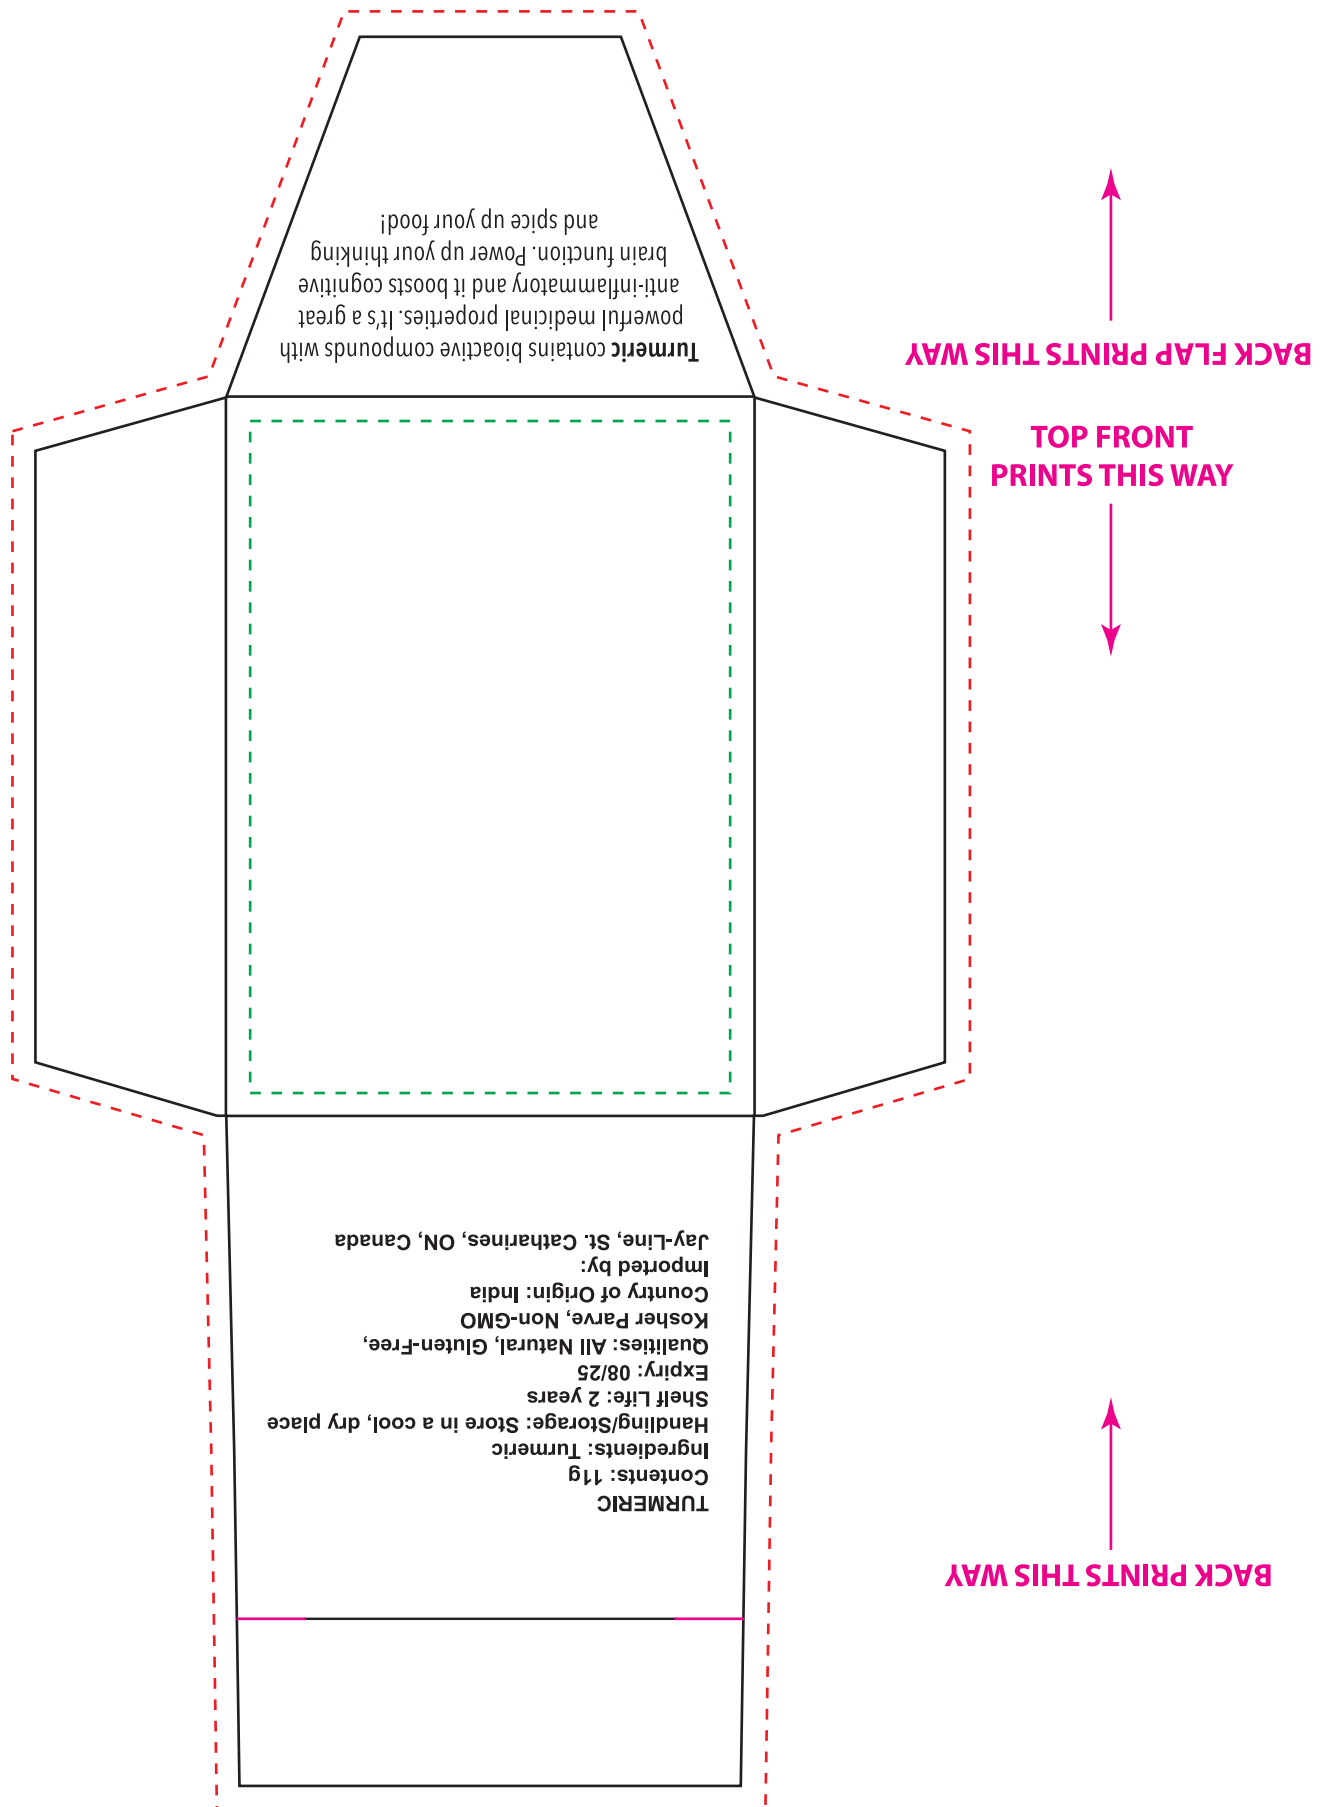

Spice & Mix Packs - Pumpkin Spice

Imprint Size: 2.5" x 3.5"

- BLEED (EXTEND ALL BACKGROUND IMAGES TO THIS LINE)
- SAFETY (KEEP ALL TEXT AND IMPORTANT INFORMATION INSIDE THIS AREA)
- SCORE (FOLDED LINE)
- DIELINE (CUT LINE)

Spice & Mix Packs - Rooibos Tea

Imprint Size: 2.5" x 3.5"

- - - BLEED (EXTEND ALL BACKGROUND IMAGES TO THIS LINE)
- - - SAFETY (KEEP ALL TEXT AND IMPORTANT INFORMATION INSIDE THIS AREA)
- SCORE (FOLDED LINE)
- DIELINE (CUT LINE)

Spice & Mix Packs - Taco Seasoning

Imprint Size: 2.5" x 3.5"

- - - - BLEED (EXTEND ALL BACKGROUND IMAGES TO THIS LINE)
- - - - SAFETY (KEEP ALL TEXT AND IMPORTANT INFORMATION INSIDE THIS AREA)
- SCORE (FOLDED LINE)
- DIE LINE (CUT LINE)

Spice & Mix Packs - Turmeric

Imprint Size: 2.5" x 3.5"

- - - BLEED (EXTEND ALL BACKGROUND IMAGES TO THIS LINE)
- - - SAFETY (KEEP ALL TEXT AND IMPORTANT INFORMATION INSIDE THIS AREA)
- SCORE (FOLDED LINE)
- DIELINE (CUT LINE)