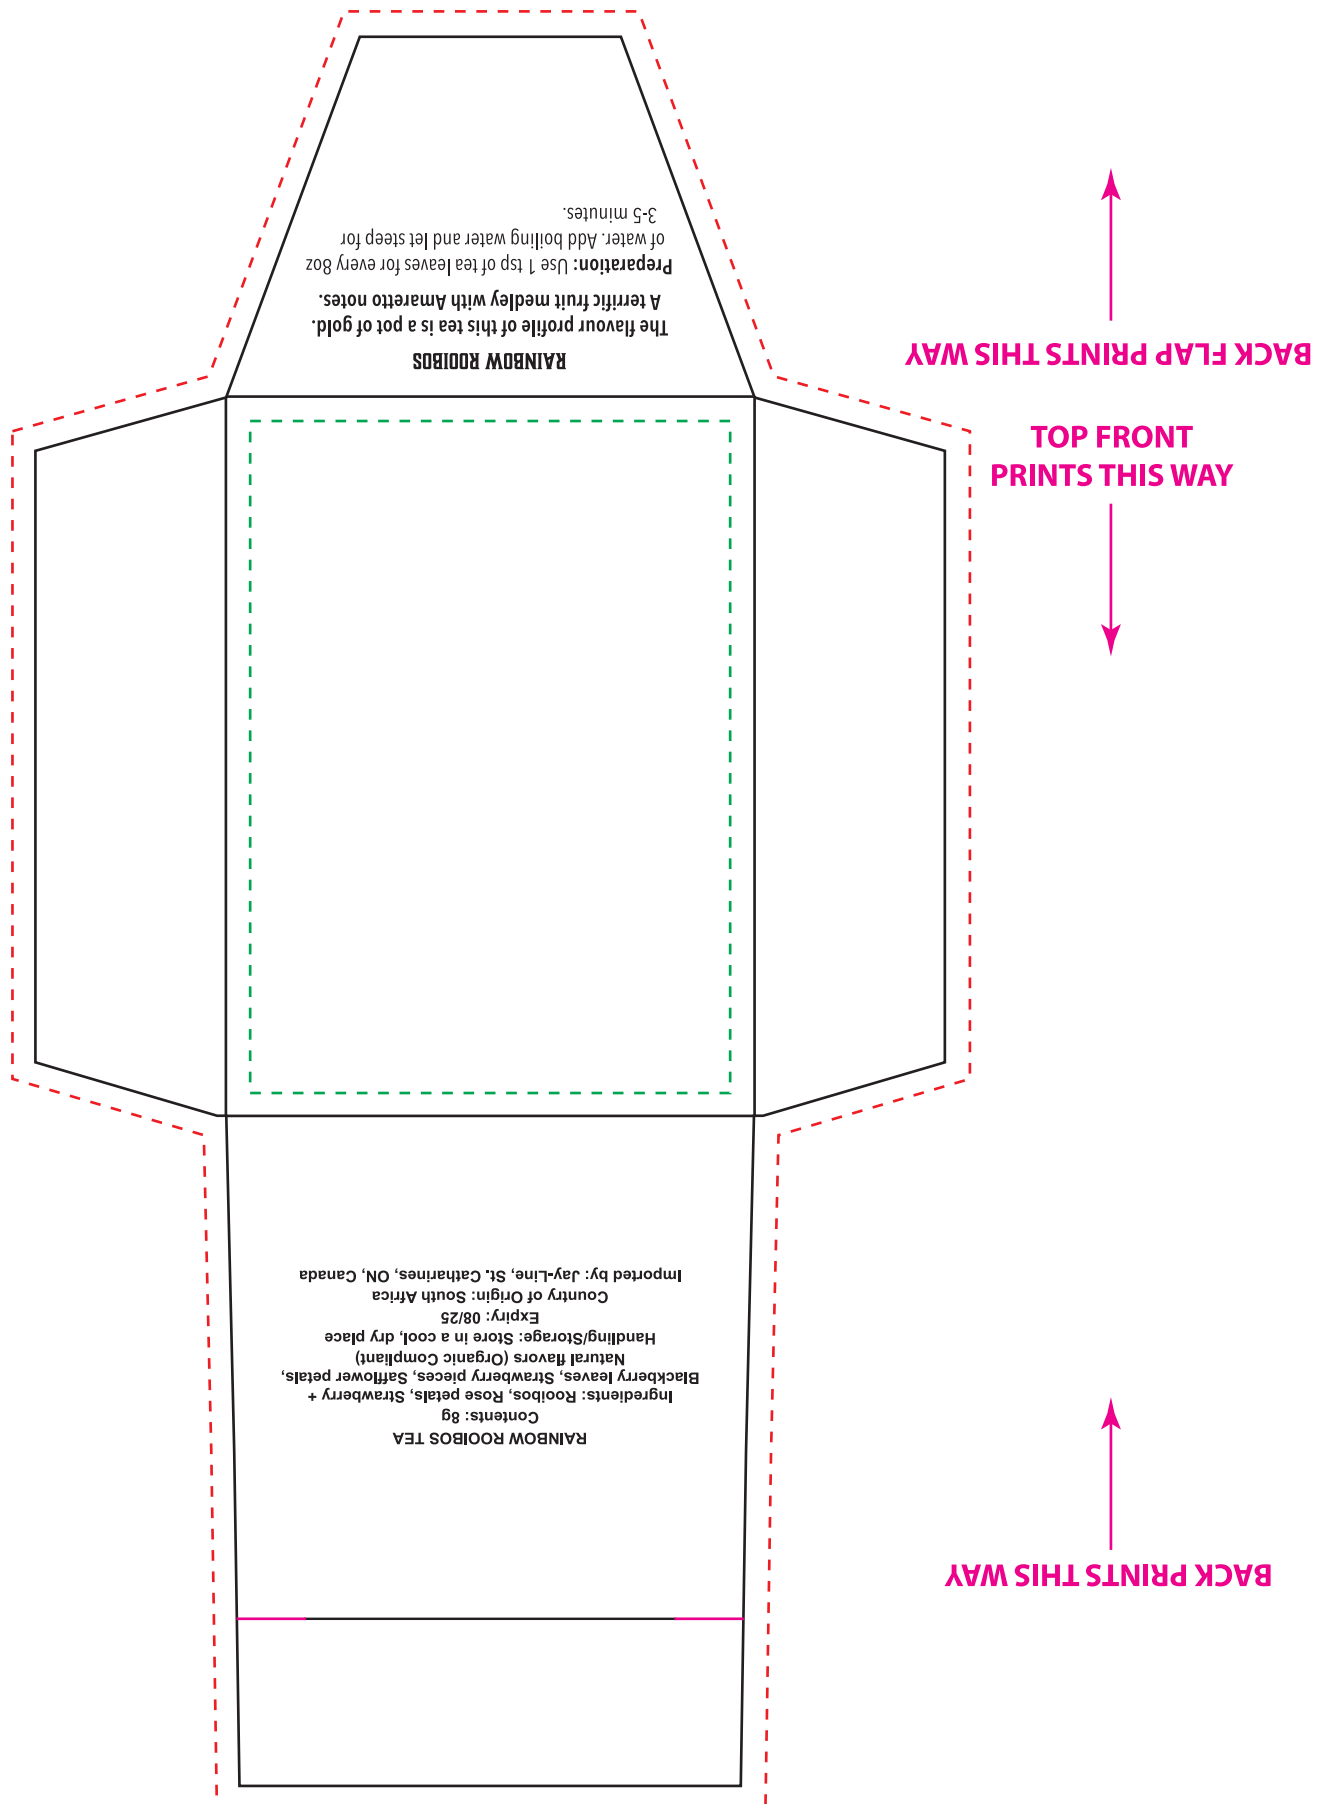

Spice & Mix Packs - Butter Flavoured Popcorn Salt

Imprint Size: 2.5" x 3.5"

- - - - - BLEED (EXTEND ALL BACKGROUND IMAGES TO THIS LINE)
- - - - - SAFETY (KEEP ALL TEXT AND IMPORTANT INFORMATION INSIDE THIS AREA)
- SCORE (FOLDED LINE)
- DIELINE (CUT LINE)

Spice & Mix Packs - Himalayan Sea Salt

Imprint Size: 2.5" x 3.5"

- - - - - BLEED (EXTEND ALL BACKGROUND IMAGES TO THIS LINE)
- - - - - SAFETY (KEEP ALL TEXT AND IMPORTANT INFORMATION INSIDE THIS AREA)
- SCORE (FOLDED LINE)
- DIELINE (CUT LINE)

Spice & Mix Packs - Pumpkin Spice

Imprint Size: 2.5" x 3.5"

- BLEED (EXTEND ALL BACKGROUND IMAGES TO THIS LINE)
- SAFETY (KEEP ALL TEXT AND IMPORTANT INFORMATION INSIDE THIS AREA)
- SCORE (FOLDED LINE)
- DIELINE (CUT LINE)

Spice & Mix Packs - Rooibos Tea

Imprint Size: 2.5" x 3.5"

- - - BLEED (EXTEND ALL BACKGROUND IMAGES TO THIS LINE)
- - - SAFETY (KEEP ALL TEXT AND IMPORTANT INFORMATION INSIDE THIS AREA)
- SCORE (FOLDED LINE)
- DIELINE (CUT LINE)