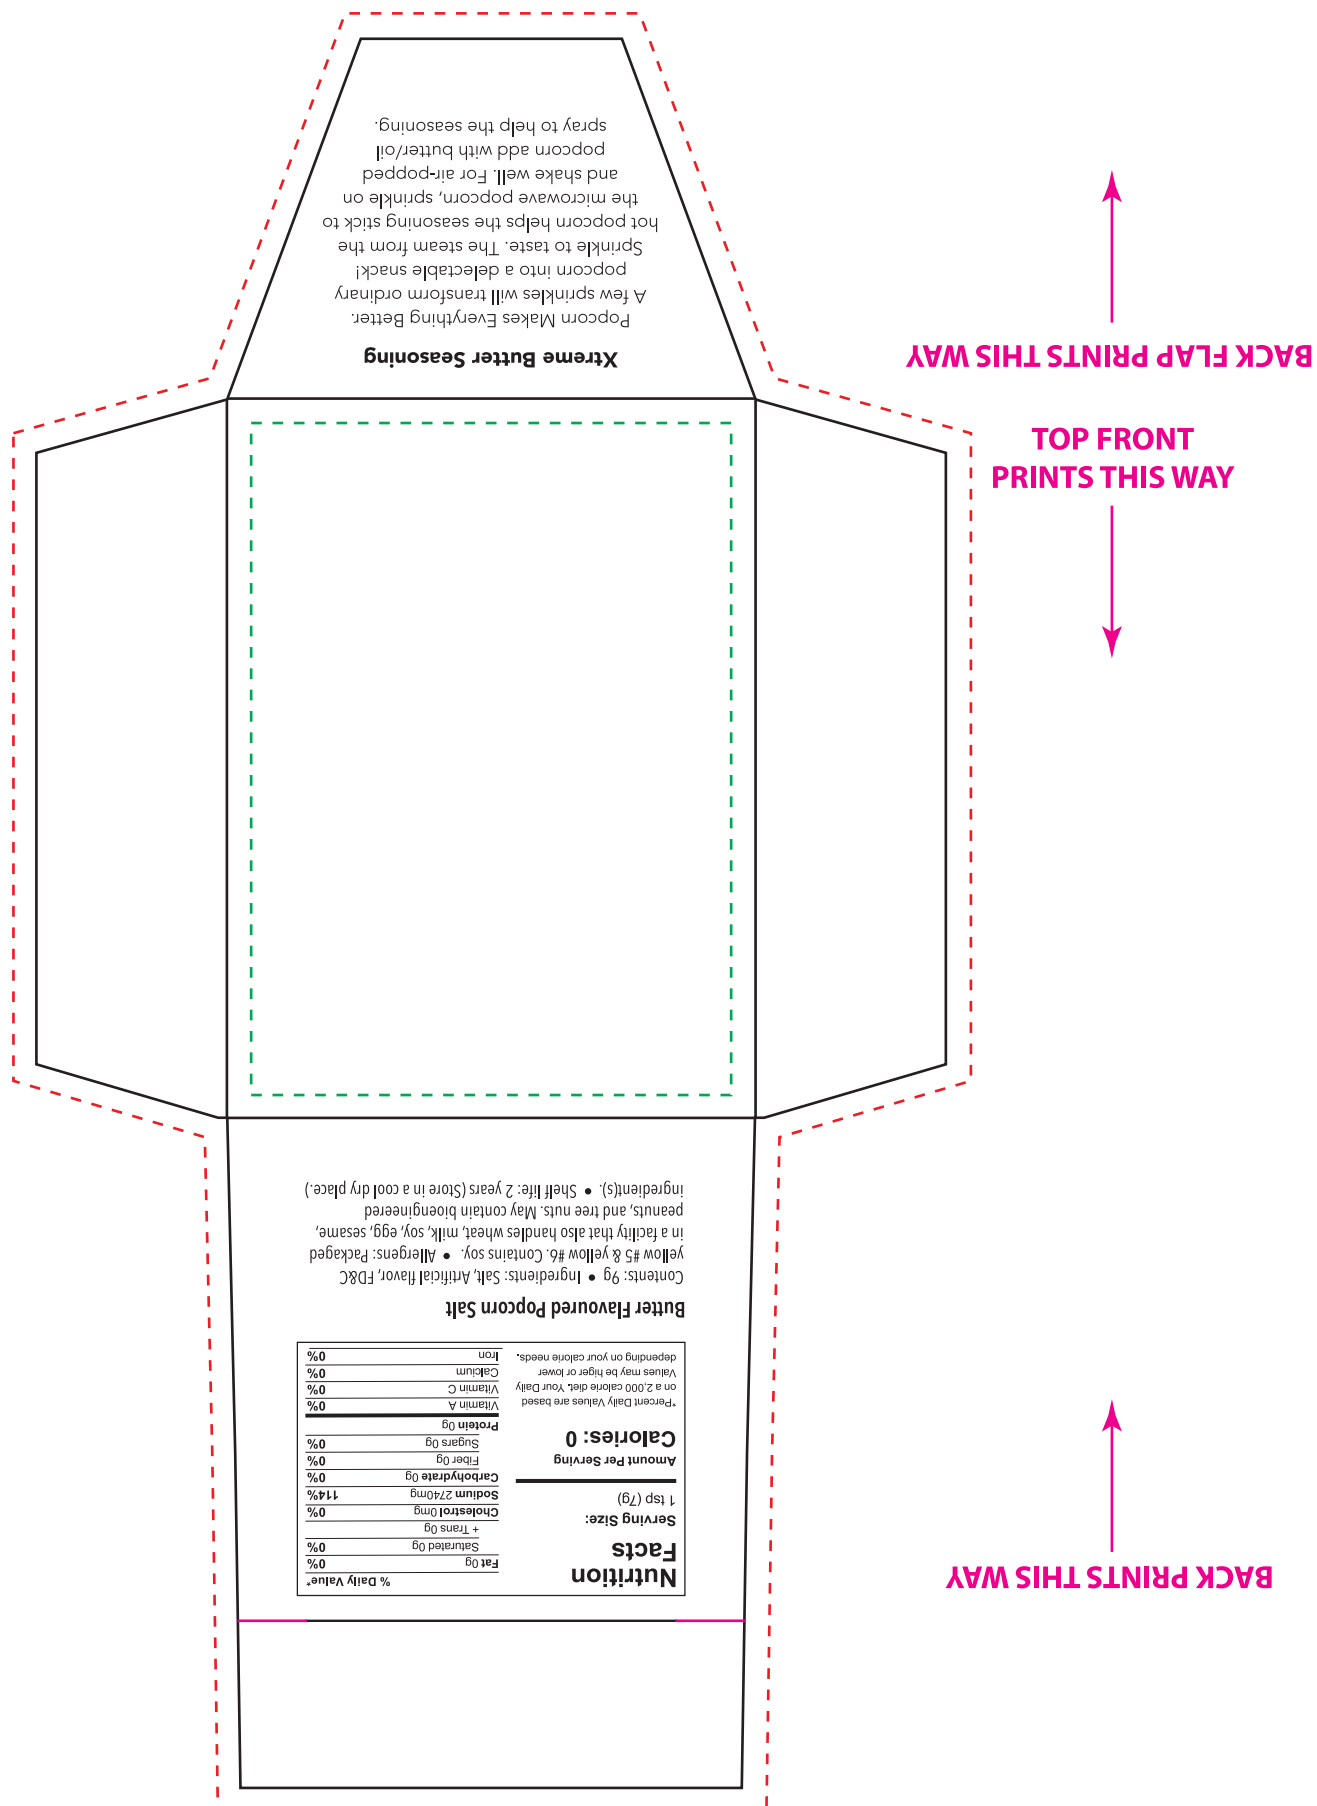

Spice & Mix Packs - BBQ Rub

Imprint Size: 2.5" x 3.5"

- BLEED (EXTEND ALL BACKGROUND IMAGES TO THIS LINE)
- SAFETY (KEEP ALL TEXT AND IMPORTANT INFORMATION INSIDE THIS AREA)
- SCORE (FOLDED LINE)
- DIELINE (CUT LINE)

Spice & Mix Packs - Butter Flavoured Popcorn Salt

Imprint Size: 2.5" x 3.5"

- - - - - BLEED (EXTEND ALL BACKGROUND IMAGES TO THIS LINE)
- - - - - SAFETY (KEEP ALL TEXT AND IMPORTANT INFORMATION INSIDE THIS AREA)
- SCORE (FOLDED LINE)
- DIELINE (CUT LINE)

Spice & Mix Packs - Crushed Candy Cane

Imprint Size: 2.5" x 3.5"

- - - - BLEED (EXTEND ALL BACKGROUND IMAGES TO THIS LINE)
- - - - SAFETY (KEEP ALL TEXT AND IMPORTANT INFORMATION INSIDE THIS AREA)
- SCORE (FOLDED LINE)
- DIELINE (CUT LINE)

Spice & Mix Packs - Chicken Soup

Imprint Size: 2.5" x 3.5"

- - - - BLEED (EXTEND ALL BACKGROUND IMAGES TO THIS LINE)
- - - - SAFETY (KEEP ALL TEXT AND IMPORTANT INFORMATION INSIDE THIS AREA)
- SCORE (FOLDED LINE)
- DIELINE (CUT LINE)