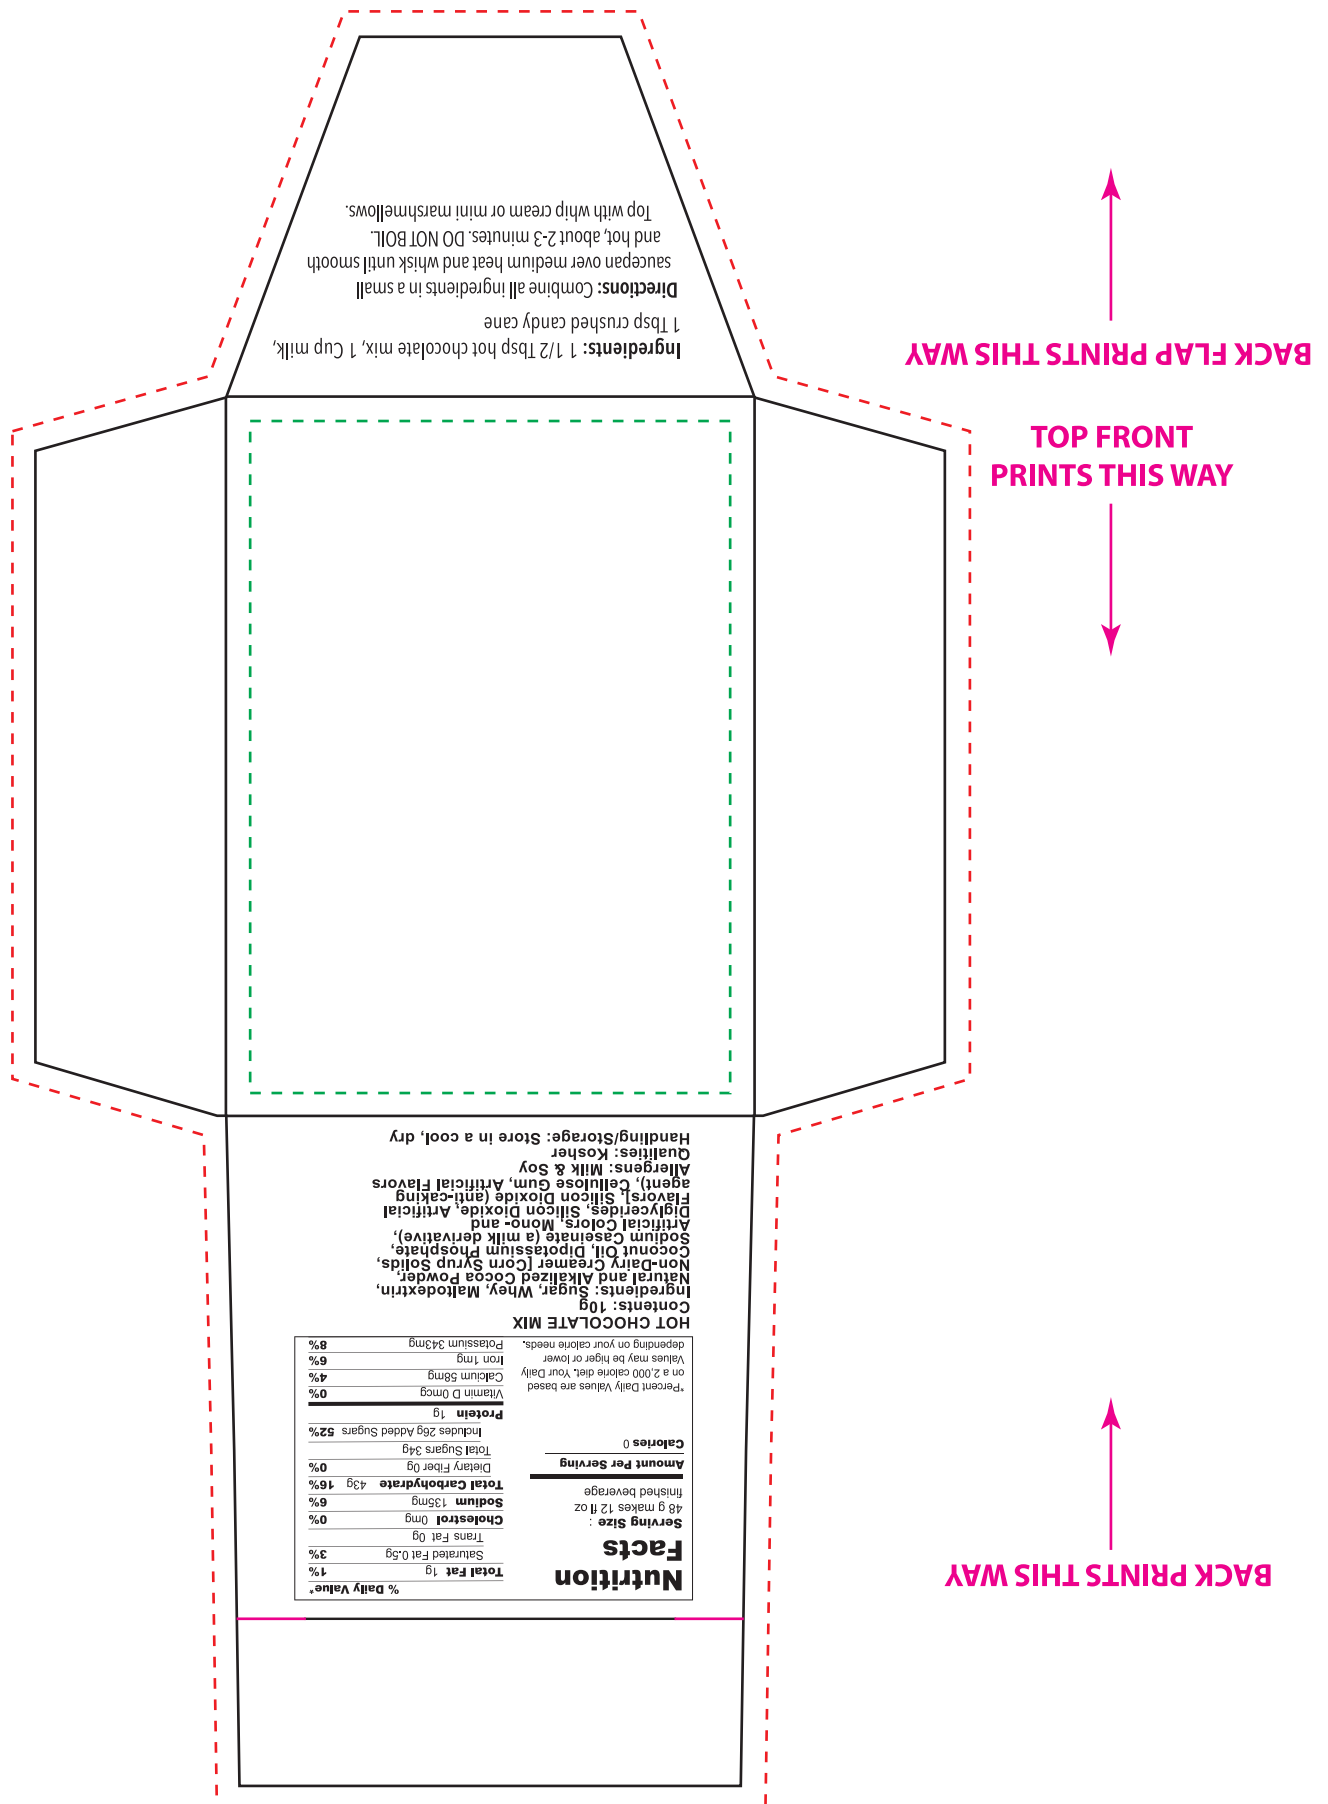

Spice & Mix Packs - Hot Chocolate

Imprint Size: 2.5" x 3.5"

- --- BLEED (EXTEND ALL BACKGROUND IMAGES TO THIS LINE)
- --- SAFETY (KEEP ALL TEXT AND IMPORTANT INFORMATION INSIDE THIS AREA)
- SCORE (FOLDED LINE)
- DIELINE (CUT LINE)