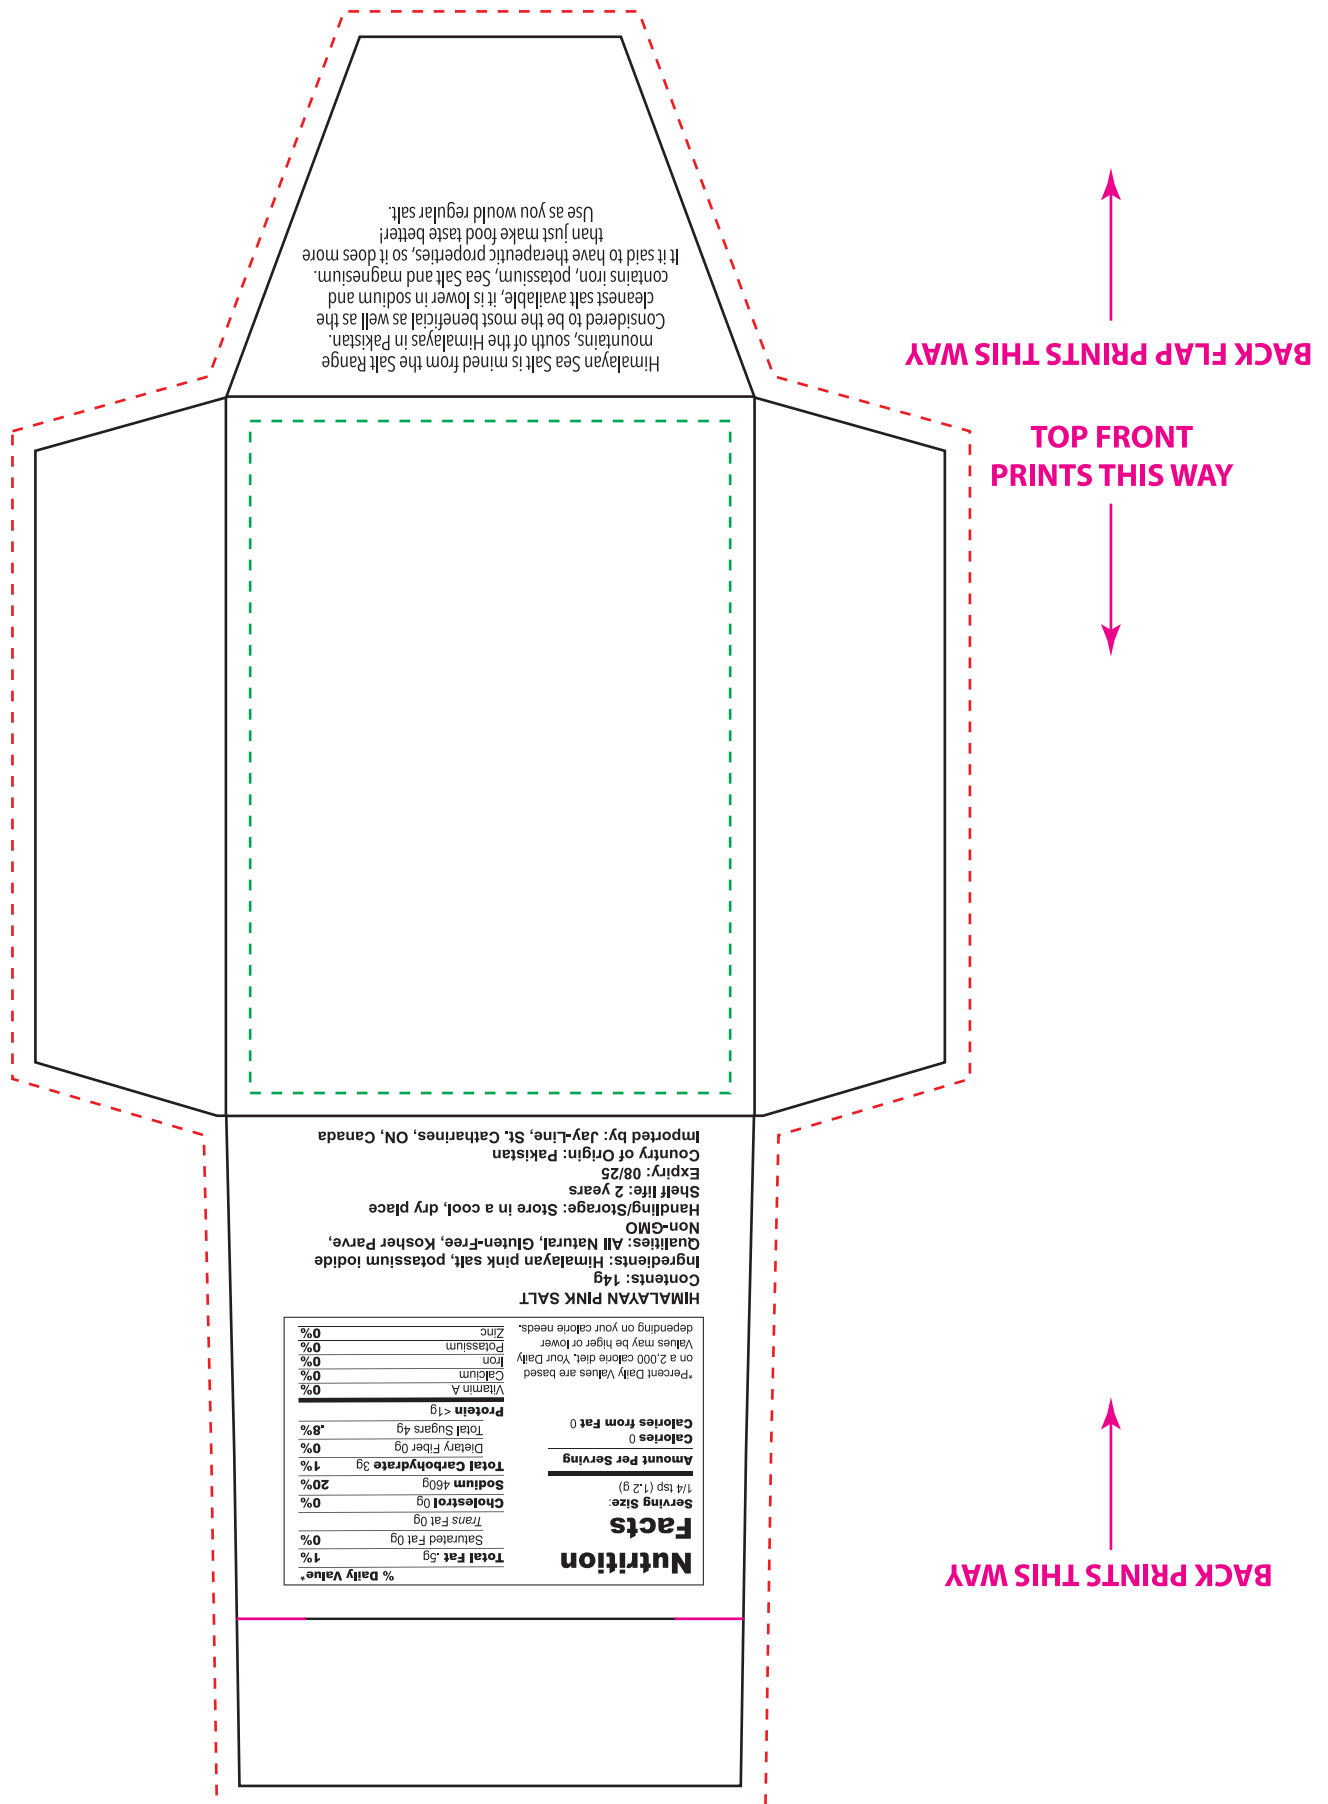

Spice & Mix Packs - Butter Flavoured Popcorn Salt

Imprint Size: 2.5" x 3.5"

- - - - - BLEED (EXTEND ALL BACKGROUND IMAGES TO THIS LINE)
- - - - - SAFETY (KEEP ALL TEXT AND IMPORTANT INFORMATION INSIDE THIS AREA)
- SCORE (FOLDED LINE)
- DIELINE (CUT LINE)

Spice & Mix Packs - Crushed Candy Cane

Imprint Size: 2.5" x 3.5"

- - - - BLEED (EXTEND ALL BACKGROUND IMAGES TO THIS LINE)
- - - - SAFETY (KEEP ALL TEXT AND IMPORTANT INFORMATION INSIDE THIS AREA)
- SCORE (FOLDED LINE)
- DIELINE (CUT LINE)

Spice & Mix Packs - Chicken Soup

Imprint Size: 2.5" x 3.5"

- - - - BLEED (EXTEND ALL BACKGROUND IMAGES TO THIS LINE)
- - - - SAFETY (KEEP ALL TEXT AND IMPORTANT INFORMATION INSIDE THIS AREA)
- SCORE (FOLDED LINE)
- DIELINE (CUT LINE)

Spice & Mix Packs - Himalayan Sea Salt

Imprint Size: 2.5" x 3.5"

- - - - - BLEED (EXTEND ALL BACKGROUND IMAGES TO THIS LINE)
- - - - - SAFETY (KEEP ALL TEXT AND IMPORTANT INFORMATION INSIDE THIS AREA)
- SCORE (FOLDED LINE)
- DIELINE (CUT LINE)