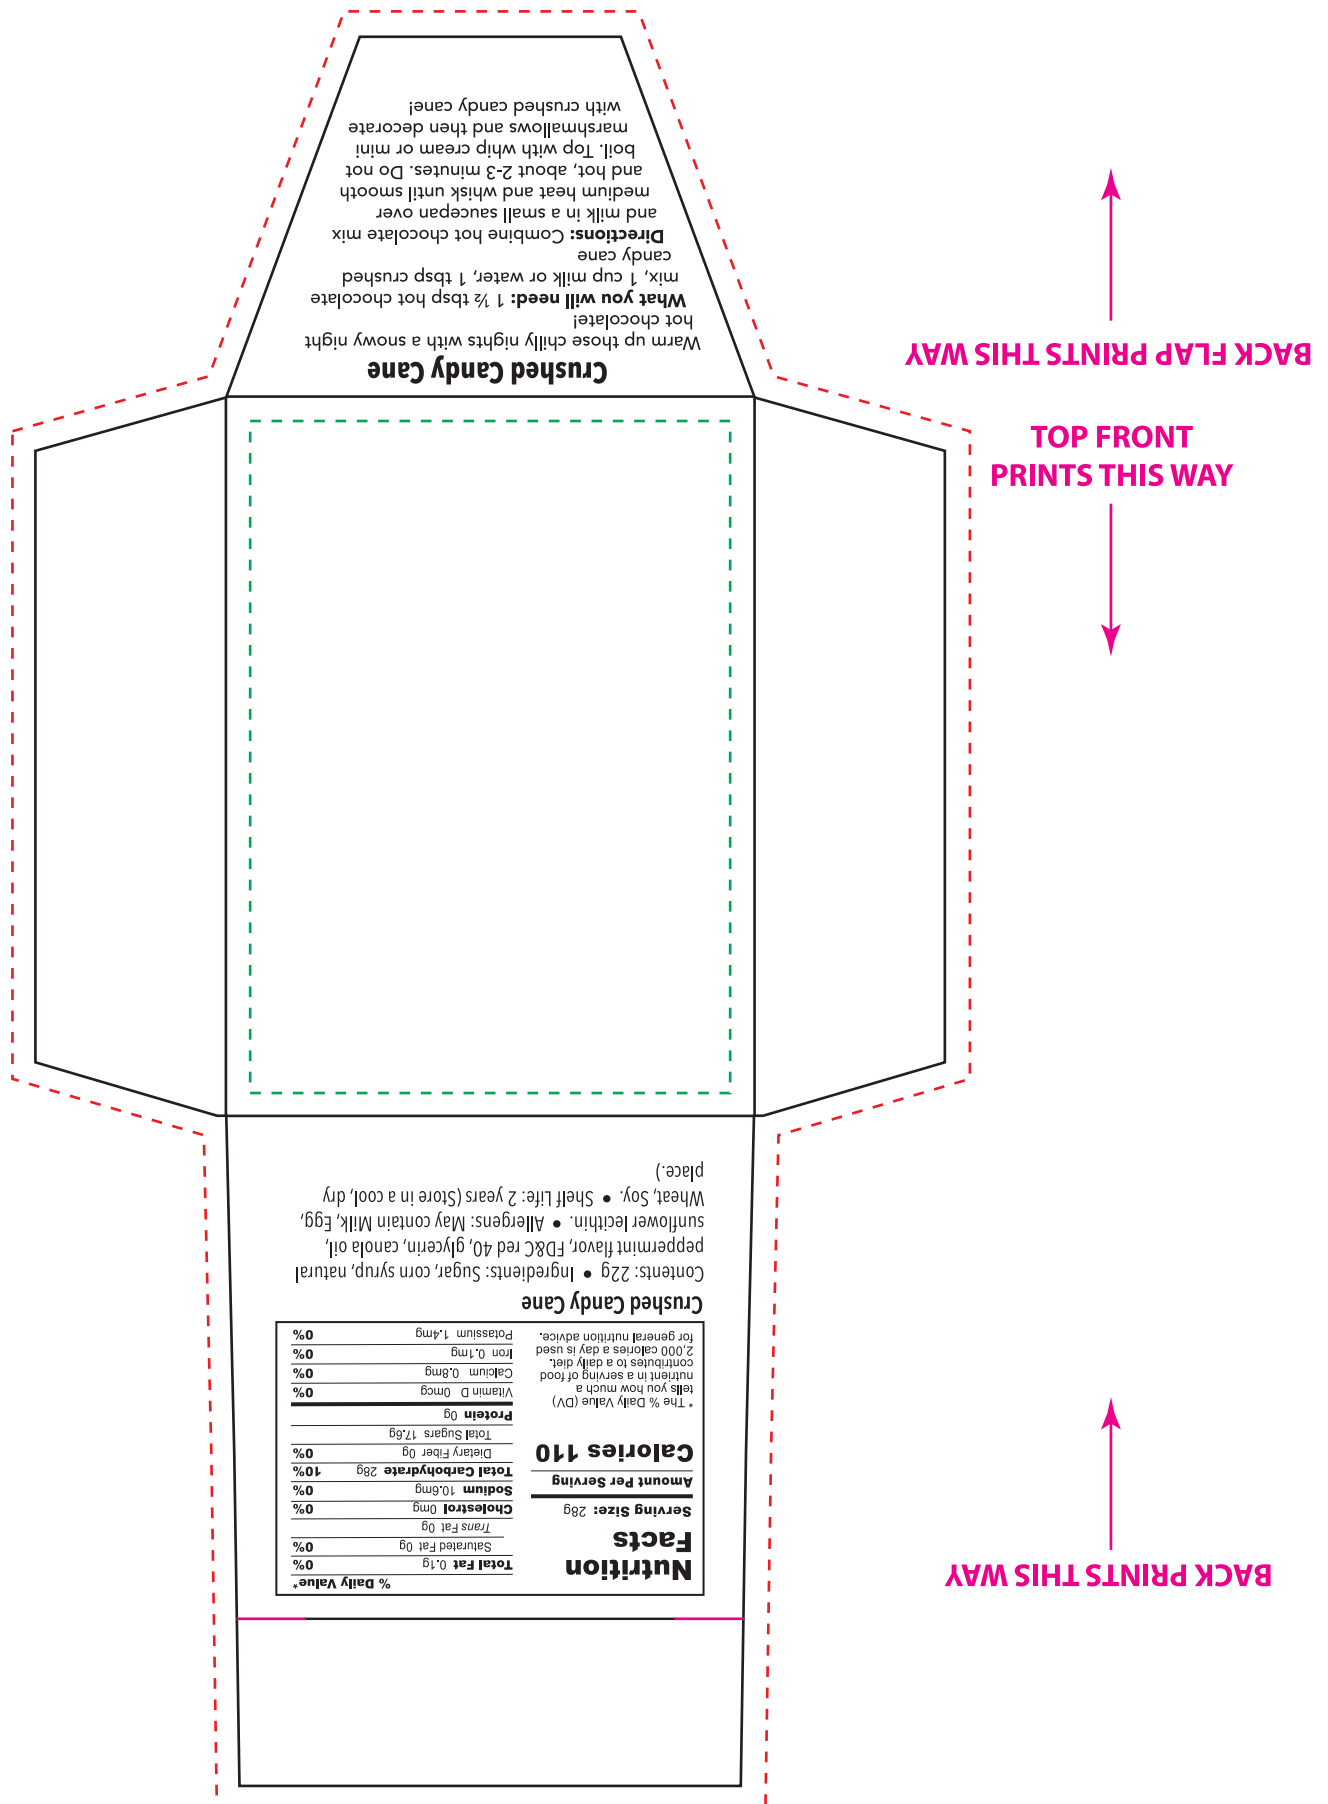

Spice & Mix Packs - Butter Flavoured Popcorn Salt

Imprint Size: 2.5" x 3.5"

- - - - - BLEED (EXTEND ALL BACKGROUND IMAGES TO THIS LINE)
- - - - - SAFETY (KEEP ALL TEXT AND IMPORTANT INFORMATION INSIDE THIS AREA)
- SCORE (FOLDED LINE)
- DIELINE (CUT LINE)

Spice & Mix Packs - Cinnamon Bun Chai Tea

Imprint Size: 2.5" x 3.5"

- - - - BLEED (EXTEND ALL BACKGROUND IMAGES TO THIS LINE)
- - - - SAFETY (KEEP ALL TEXT AND IMPORTANT INFORMATION INSIDE THIS AREA)
- SCORE (FOLDED LINE)
- DIELINE (CUT LINE)

Spice & Mix Packs - Crushed Candy Cane

Imprint Size: 2.5" x 3.5"

- - - - BLEED (EXTEND ALL BACKGROUND IMAGES TO THIS LINE)
- - - - SAFETY (KEEP ALL TEXT AND IMPORTANT INFORMATION INSIDE THIS AREA)
- SCORE (FOLDED LINE)
- DIELINE (CUT LINE)

Spice & Mix Packs - Chicken Soup

Imprint Size: 2.5" x 3.5"

- - - - BLEED (EXTEND ALL BACKGROUND IMAGES TO THIS LINE)
- - - - SAFETY (KEEP ALL TEXT AND IMPORTANT INFORMATION INSIDE THIS AREA)
- SCORE (FOLDED LINE)
- DIELINE (CUT LINE)