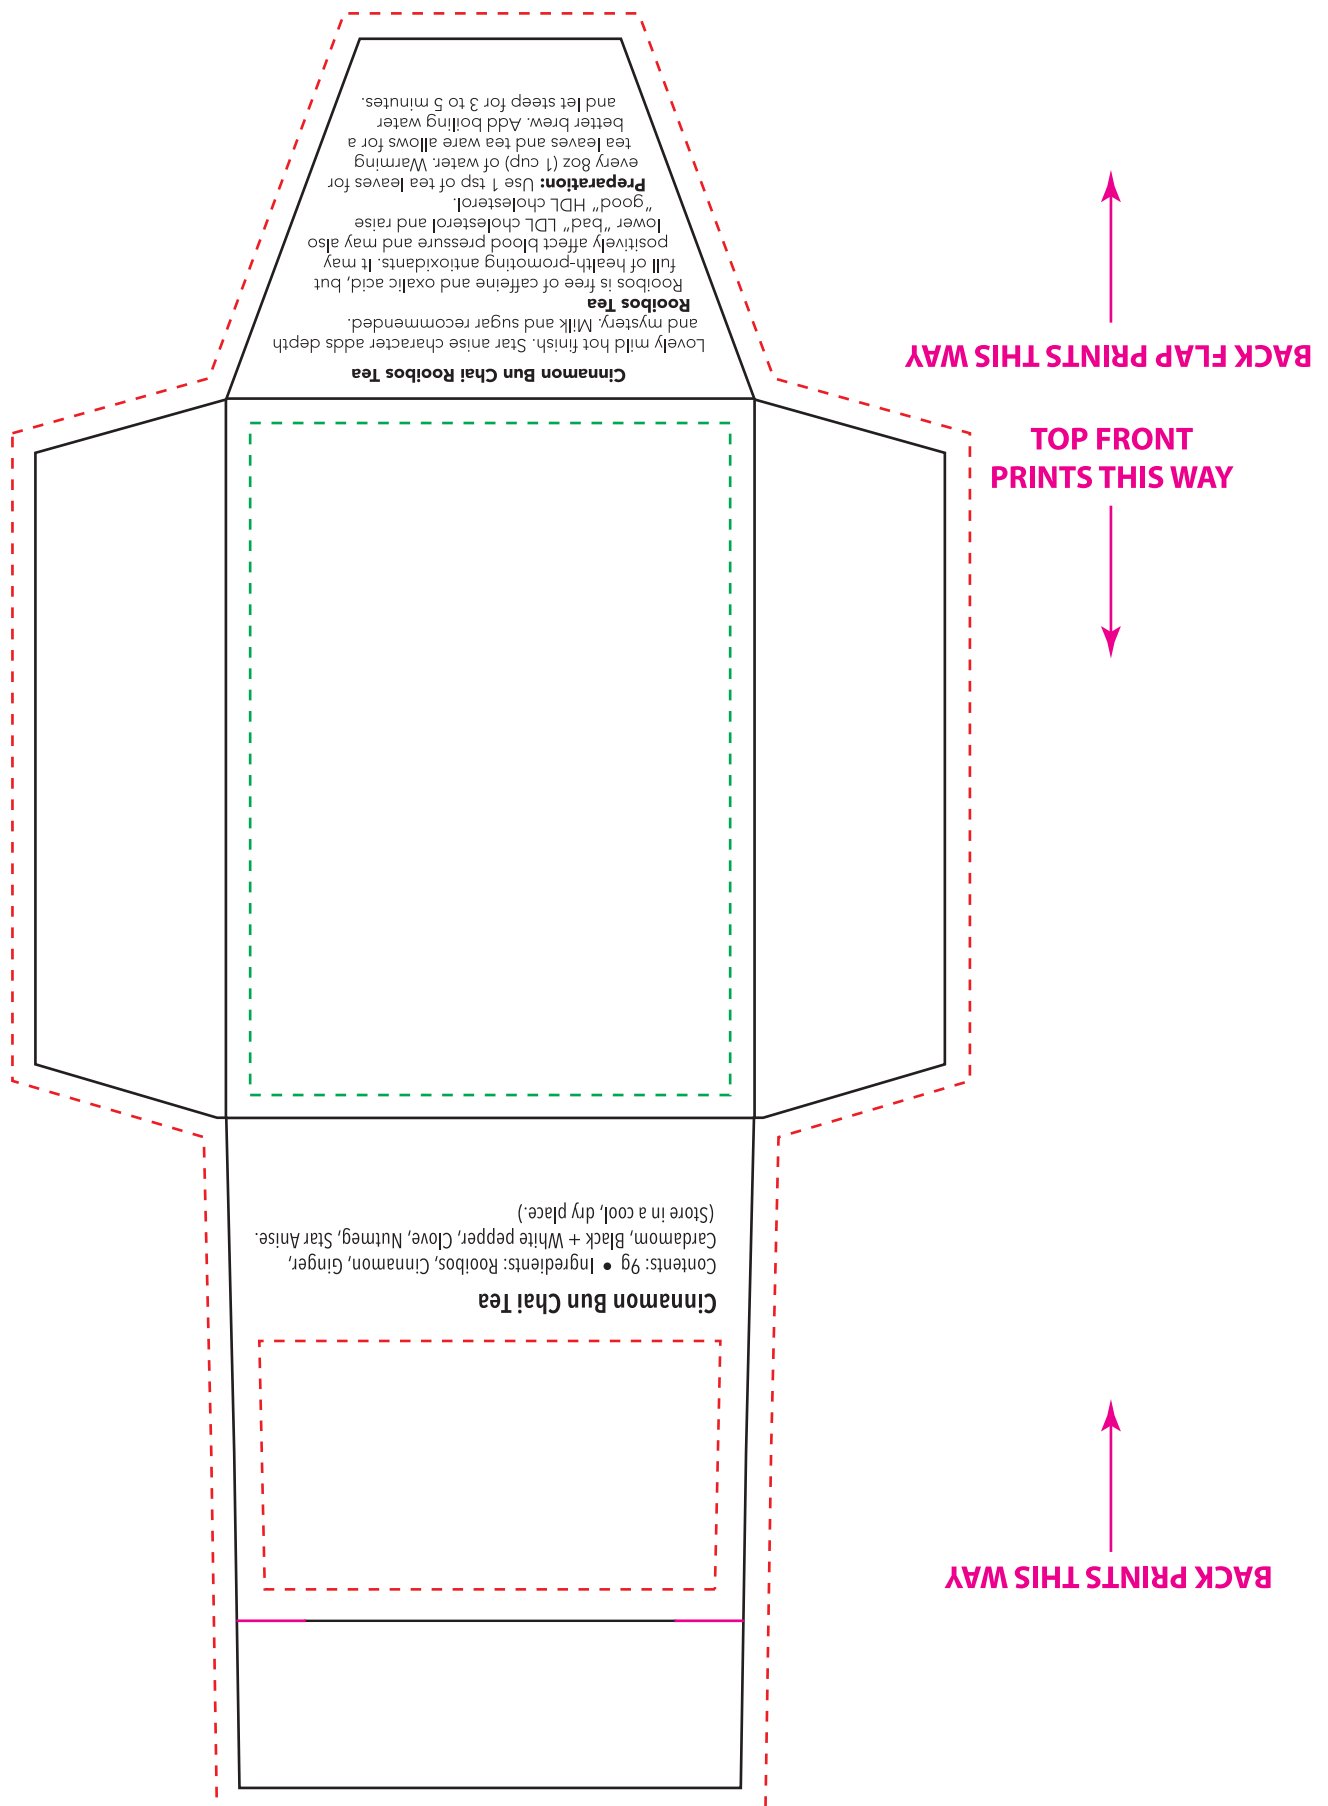

Spice & Mix Packs - Cinnamon Bun Chai Tea

Imprint Size: 2.5" x 3.5"

- - - - BLEED (EXTEND ALL BACKGROUND IMAGES TO THIS LINE)
- - - - SAFETY (KEEP ALL TEXT AND IMPORTANT INFORMATION INSIDE THIS AREA)
- SCORE (FOLDED LINE)
- DIELINE (CUT LINE)