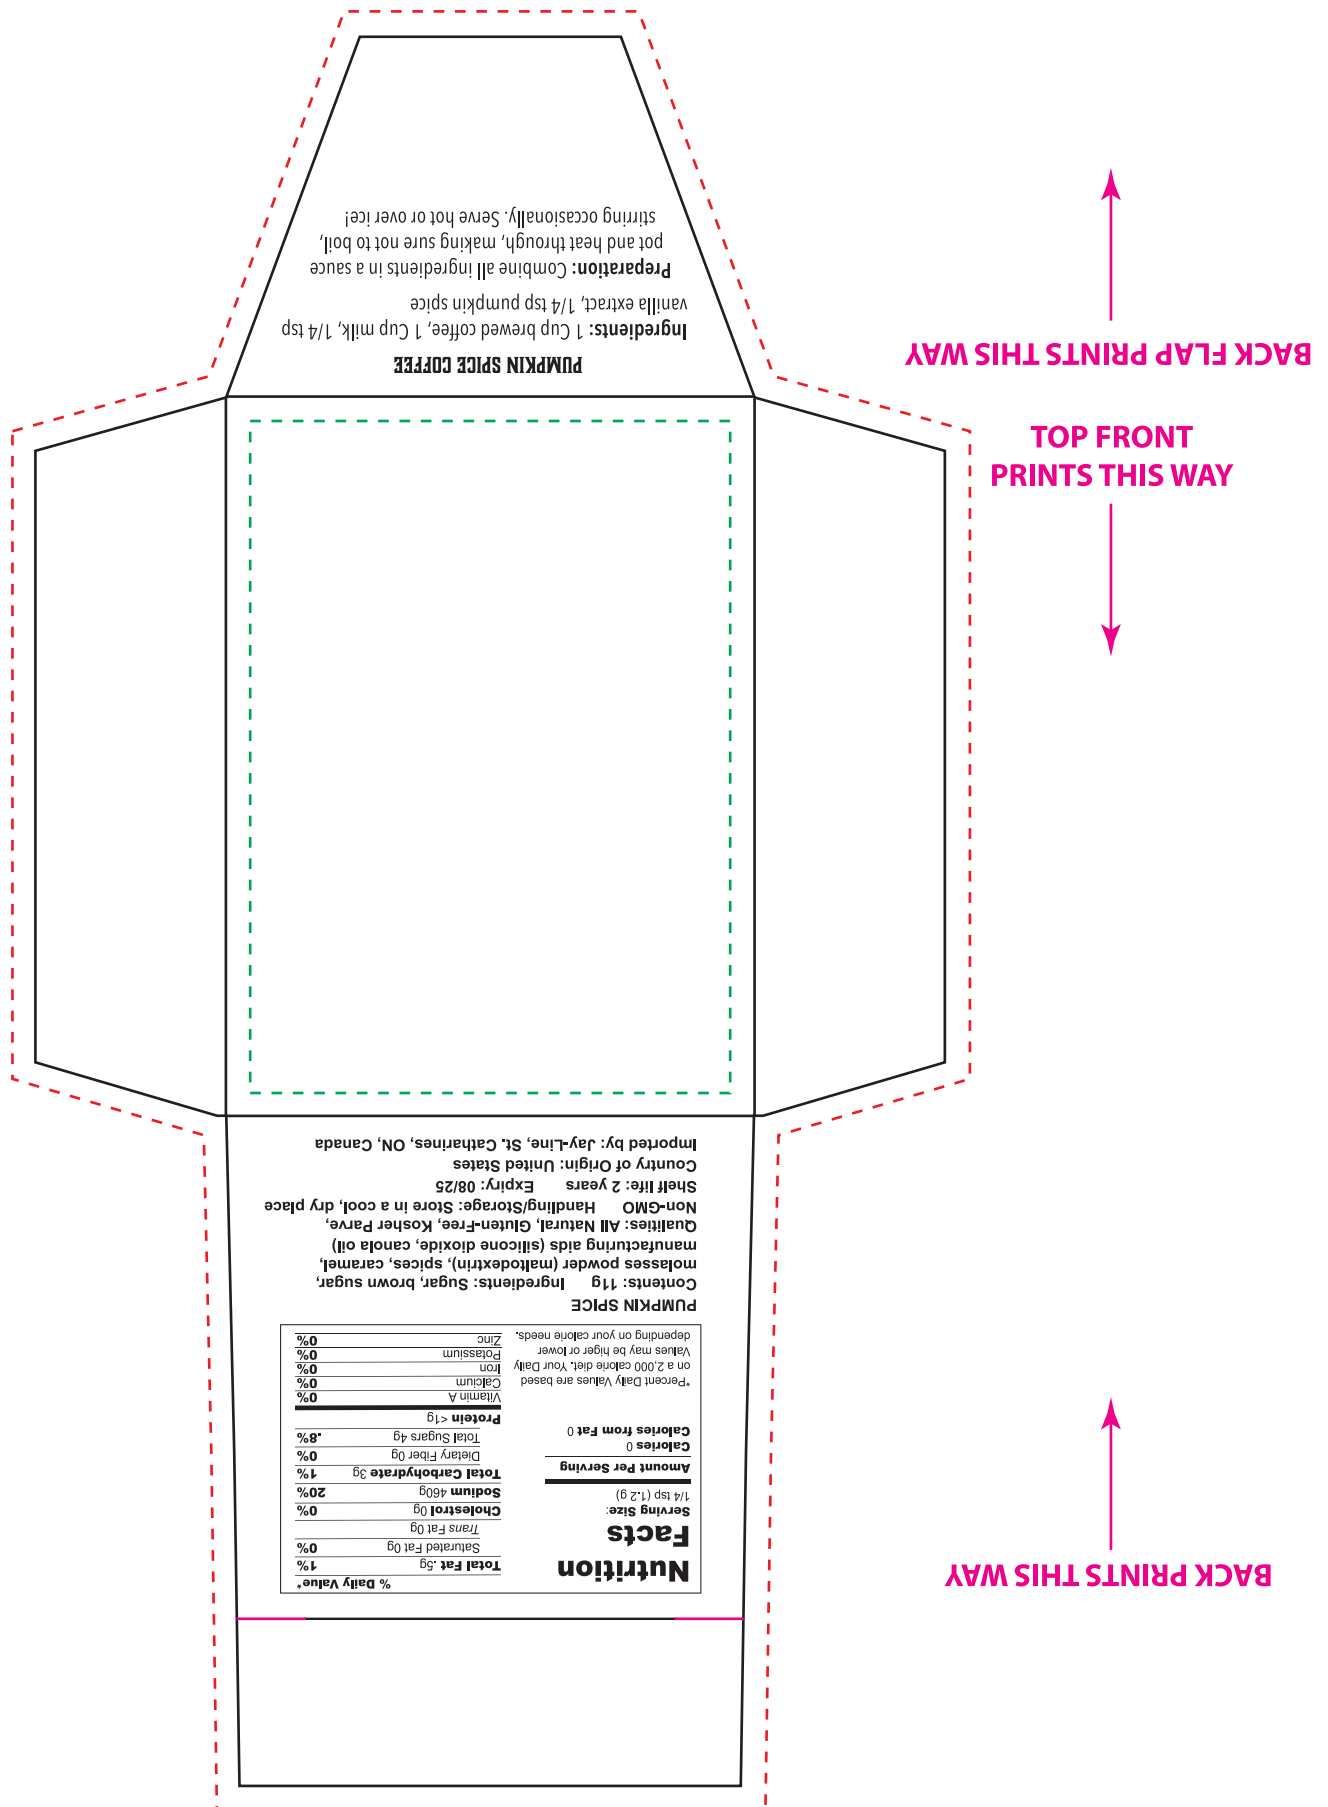

Spice & Mix Packs - Crushed Candy Cane

Imprint Size: 2.5" x 3.5"

- - - - BLEED (EXTEND ALL BACKGROUND IMAGES TO THIS LINE)
- - - - SAFETY (KEEP ALL TEXT AND IMPORTANT INFORMATION INSIDE THIS AREA)
- SCORE (FOLDED LINE)
- DIELINE (CUT LINE)

Spice & Mix Packs - Chicken Soup

Imprint Size: 2.5" x 3.5"

- - - - BLEED (EXTEND ALL BACKGROUND IMAGES TO THIS LINE)
- - - - SAFETY (KEEP ALL TEXT AND IMPORTANT INFORMATION INSIDE THIS AREA)
- SCORE (FOLDED LINE)
- DIELINE (CUT LINE)

Spice & Mix Packs - Hot Chocolate

Imprint Size: 2.5" x 3.5"

- BLEED (EXTEND ALL BACKGROUND IMAGES TO THIS LINE)
- SAFETY (KEEP ALL TEXT AND IMPORTANT INFORMATION INSIDE THIS AREA)
- SCORE (FOLDED LINE)
- DIELINE (CUT LINE)

Spice & Mix Packs - Pumpkin Spice

Imprint Size: 2.5" x 3.5"

- BLEED (EXTEND ALL BACKGROUND IMAGES TO THIS LINE)
- SAFETY (KEEP ALL TEXT AND IMPORTANT INFORMATION INSIDE THIS AREA)
- SCORE (FOLDED LINE)
- DIELINE (CUT LINE)