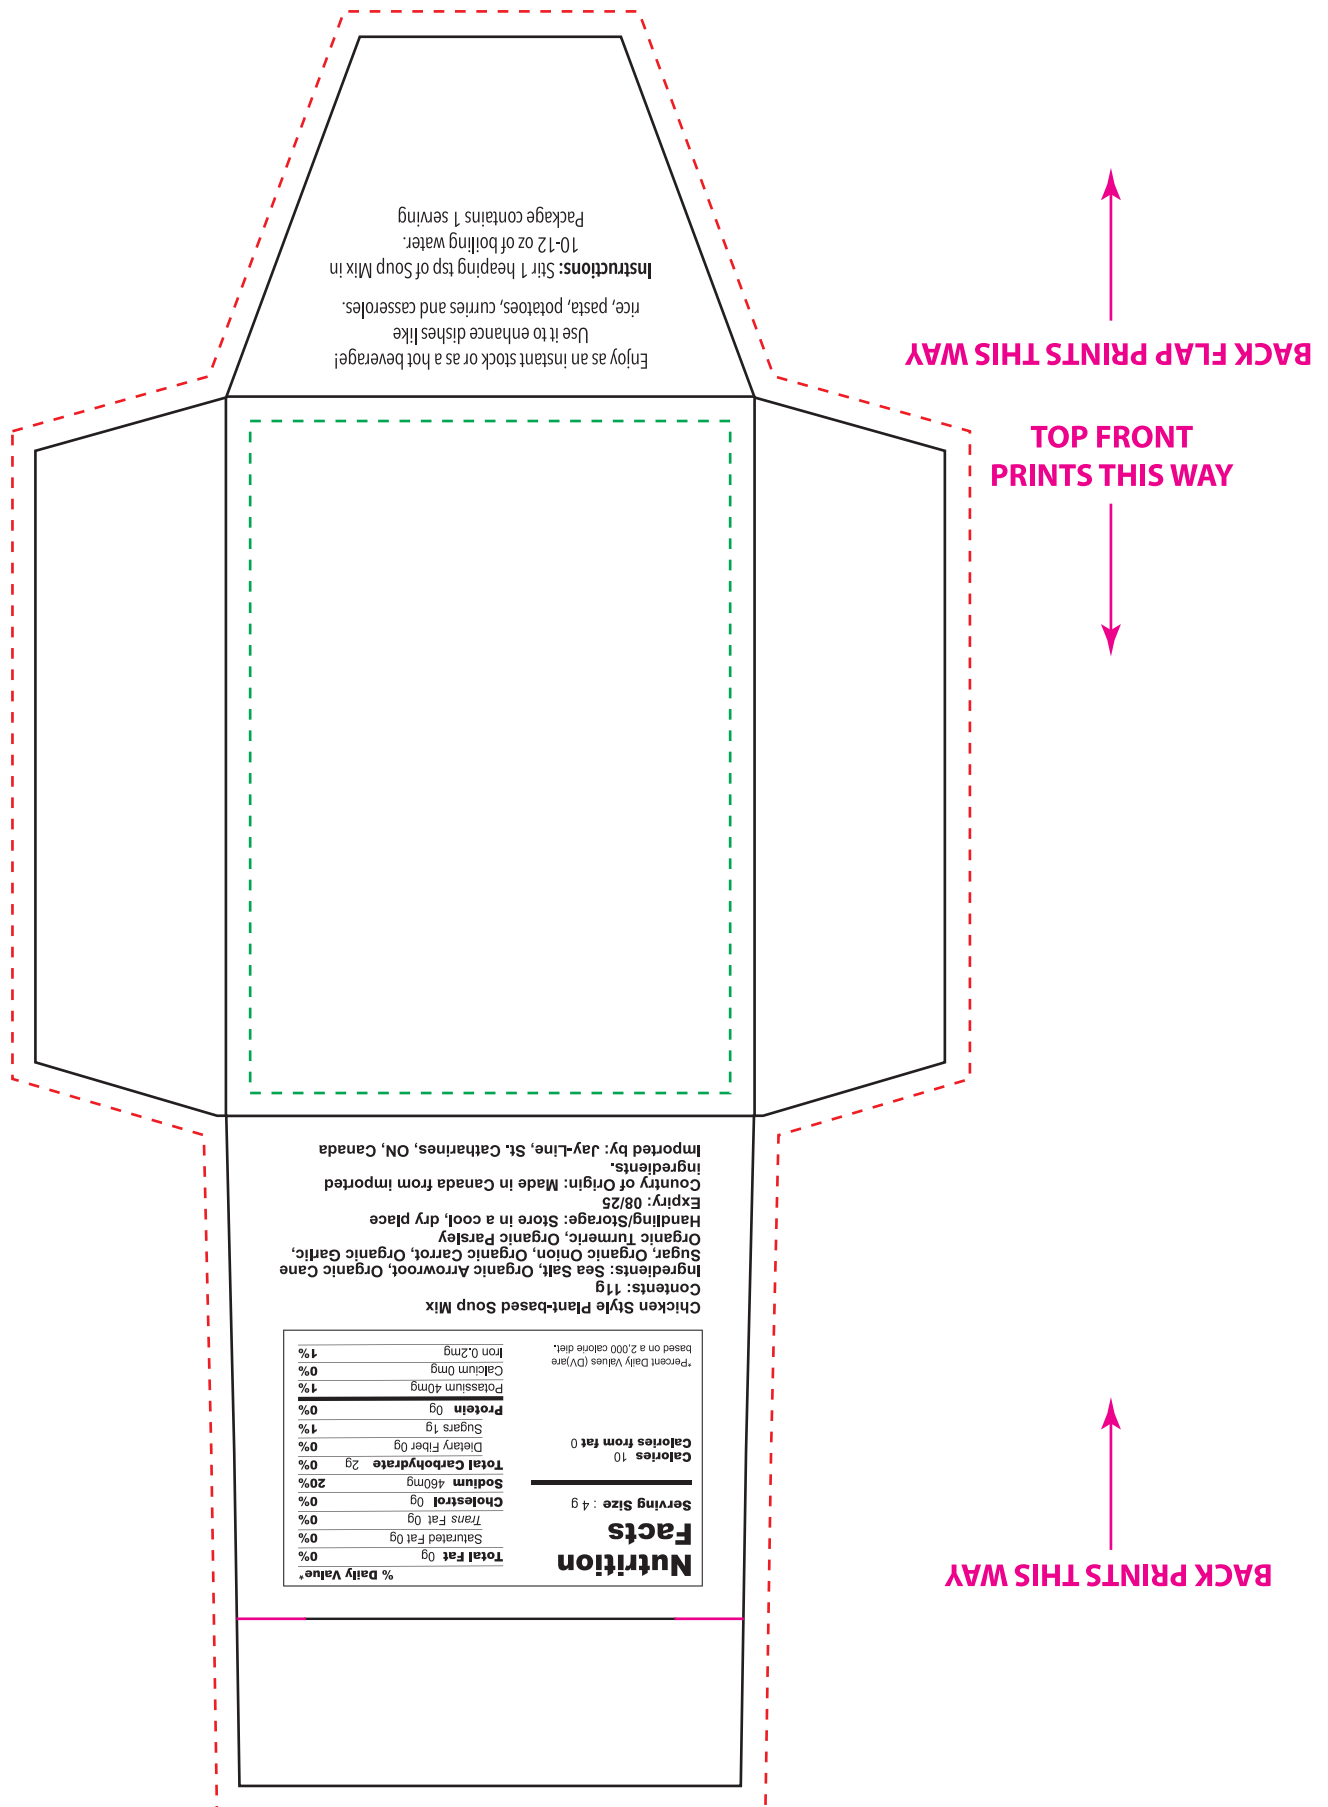

# Spice & Mix Packs - BBQ Rub

Imprint Size: 2.5" x 3.5"

- - - - BLEED (EXTEND ALL BACKGROUND IMAGES TO THIS LINE)
- - - - SAFETY (KEEP ALL TEXT AND IMPORTANT INFORMATION INSIDE THIS AREA)
- \_\_\_\_\_ SCORE (FOLDED LINE)
- \_\_\_\_\_ DIELINE (CUT LINE)

# Spice & Mix Packs - Chicken Soup

Imprint Size: 2.5" x 3.5"

- - - - BLEED (EXTEND ALL BACKGROUND IMAGES TO THIS LINE)
- - - - SAFETY (KEEP ALL TEXT AND IMPORTANT INFORMATION INSIDE THIS AREA)
- SCORE (FOLDED LINE)
- DIELINE (CUT LINE)

# Spice & Mix Packs - Himalayan Sea Salt

Imprint Size: 2.5" x 3.5"

- - - - BLEED (EXTEND ALL BACKGROUND IMAGES TO THIS LINE)
- - - - SAFETY (KEEP ALL TEXT AND IMPORTANT INFORMATION INSIDE THIS AREA)
- SCORE (FOLDED LINE)
- DIELINE (CUT LINE)

# Spice & Mix Packs - Turmeric

Imprint Size: 2.5" x 3.5"

- - - BLEED (EXTEND ALL BACKGROUND IMAGES TO THIS LINE)
- - - SAFETY (KEEP ALL TEXT AND IMPORTANT INFORMATION INSIDE THIS AREA)
- SCORE (FOLDED LINE)
- DIELINE (CUT LINE)