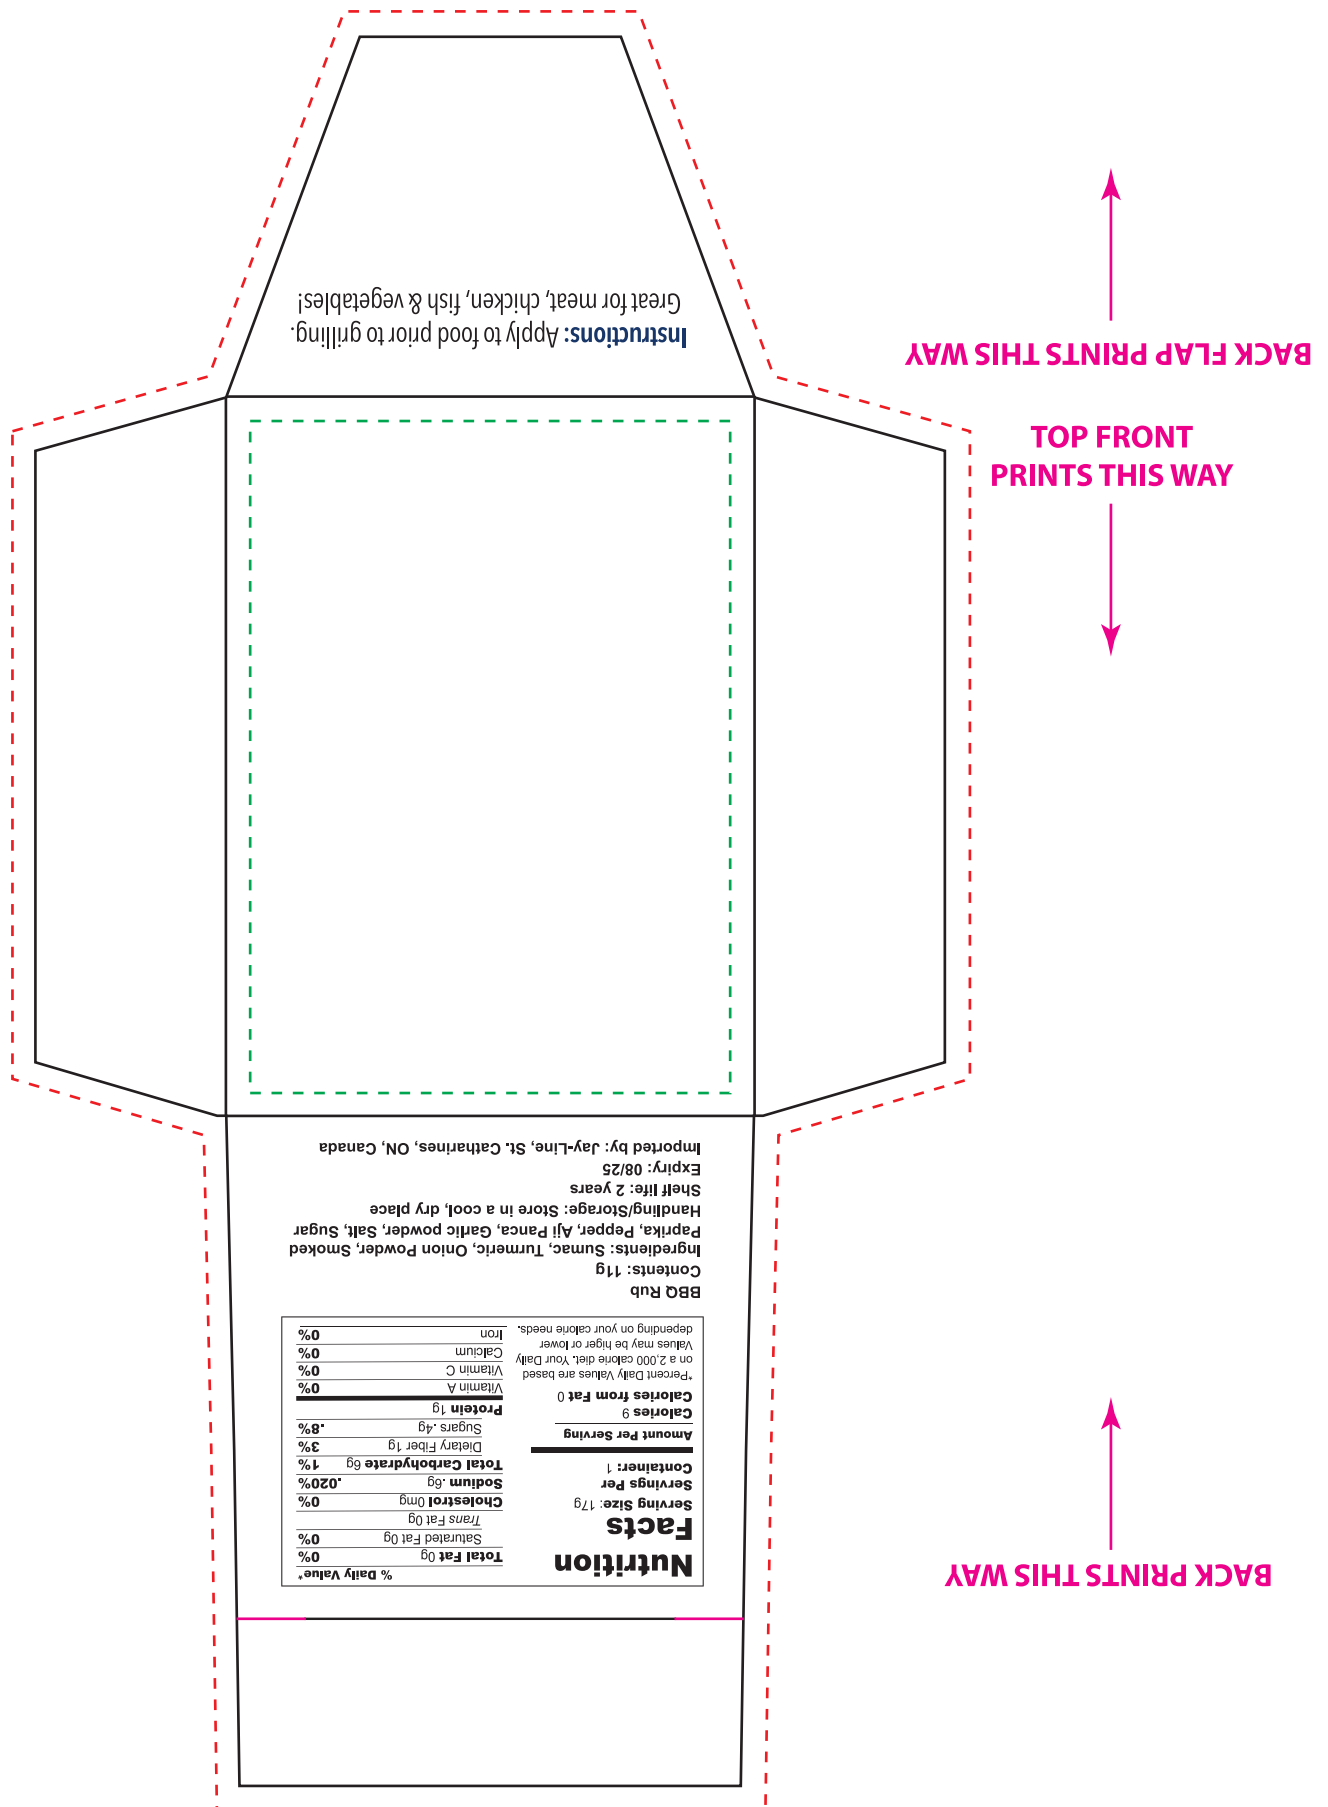

# Spice & Mix Packs - BBQ Rub

Imprint Size: 2.5" x 3.5"

- - - - BLEED (EXTEND ALL BACKGROUND IMAGES TO THIS LINE)
- - - - SAFETY (KEEP ALL TEXT AND IMPORTANT INFORMATION INSIDE THIS AREA)
- \_\_\_\_\_ SCORE (FOLDED LINE)
- \_\_\_\_\_ DIELINE (CUT LINE)

# Spice & Mix Packs - Chicken Soup

Imprint Size: 2.5" x 3.5"

- - - - BLEED (EXTEND ALL BACKGROUND IMAGES TO THIS LINE)
- - - - SAFETY (KEEP ALL TEXT AND IMPORTANT INFORMATION INSIDE THIS AREA)
- SCORE (FOLDED LINE)
- DIELINE (CUT LINE)

# Spice & Mix Packs - Himalayan Sea Salt

Imprint Size: 2.5" x 3.5"

- - - - BLEED (EXTEND ALL BACKGROUND IMAGES TO THIS LINE)
- - - - SAFETY (KEEP ALL TEXT AND IMPORTANT INFORMATION INSIDE THIS AREA)
- SCORE (FOLDED LINE)
- DIELINE (CUT LINE)

# Spice & Mix Packs - Turmeric

Imprint Size: 2.5" x 3.5"

- - - BLEED (EXTEND ALL BACKGROUND IMAGES TO THIS LINE)
- - - SAFETY (KEEP ALL TEXT AND IMPORTANT INFORMATION INSIDE THIS AREA)
- SCORE (FOLDED LINE)
- DIELINE (CUT LINE)