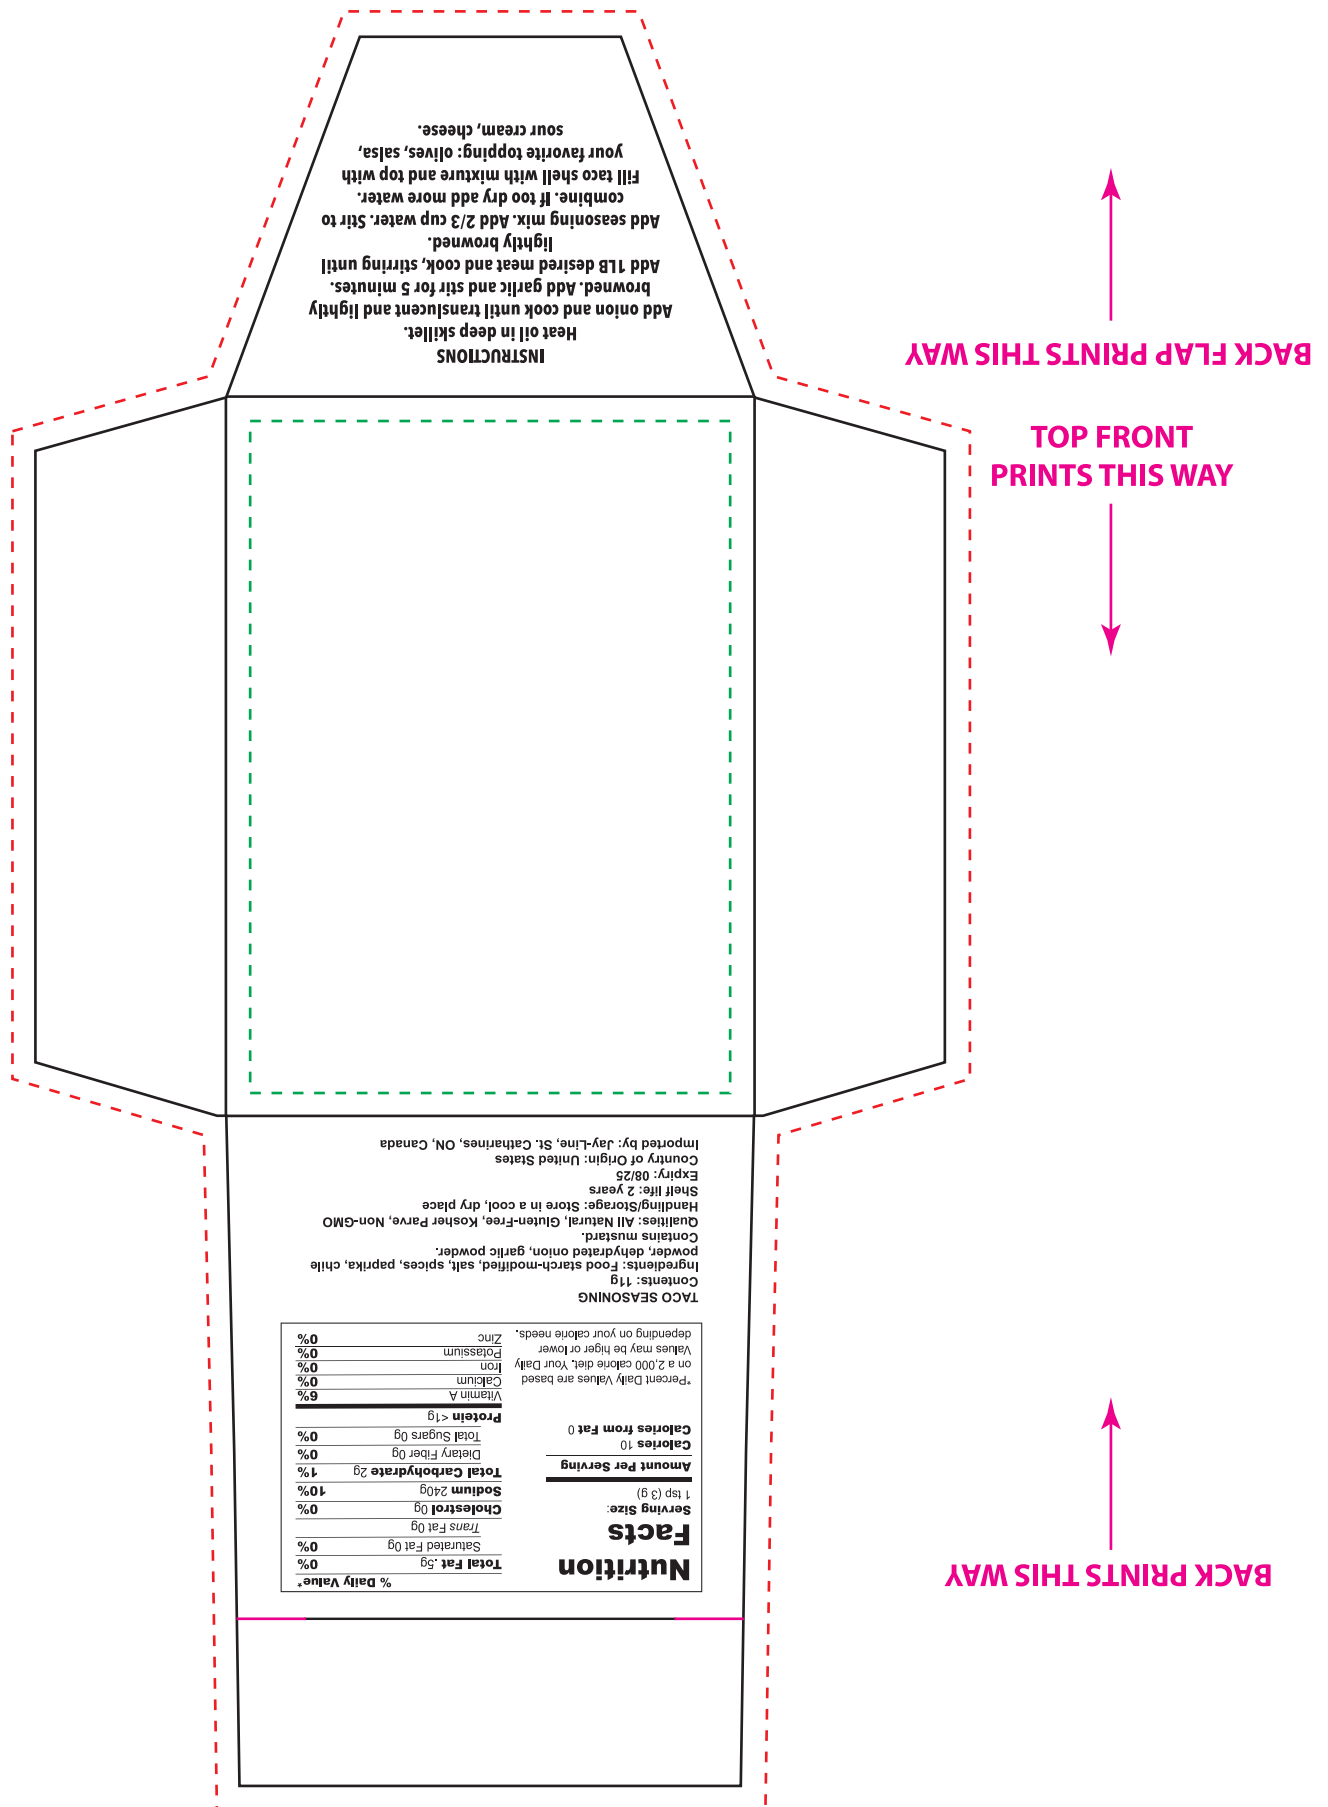

# Spice & Mix Packs - Chicken Soup

Imprint Size: 2.5" x 3.5"

- - - - BLEED (EXTEND ALL BACKGROUND IMAGES TO THIS LINE)
- - - - SAFETY (KEEP ALL TEXT AND IMPORTANT INFORMATION INSIDE THIS AREA)
- SCORE (FOLDED LINE)
- DIELINE (CUT LINE)

# Spice & Mix Packs - Pumpkin Spice

Imprint Size: 2.5" x 3.5"

- BLEED (EXTEND ALL BACKGROUND IMAGES TO THIS LINE)
- SAFETY (KEEP ALL TEXT AND IMPORTANT INFORMATION INSIDE THIS AREA)
- SCORE (FOLDED LINE)
- DIELINE (CUT LINE)

# Spice & Mix Packs - Rooibos Tea

Imprint Size: 2.5" x 3.5"

- BLEED (EXTEND ALL BACKGROUND IMAGES TO THIS LINE)**
- SAFETY (KEEP ALL TEXT AND IMPORTANT INFORMATION INSIDE THIS AREA)**
- SCORE (FOLDED LINE)**
- DIELINE (CUT LINE)**

# Spice & Mix Packs - Taco Seasoning

Imprint Size: 2.5" x 3.5"

- - - - BLEED (EXTEND ALL BACKGROUND IMAGES TO THIS LINE)
- - - - SAFETY (KEEP ALL TEXT AND IMPORTANT INFORMATION INSIDE THIS AREA)
- SCORE (FOLDED LINE)
- DIELINE (CUT LINE)