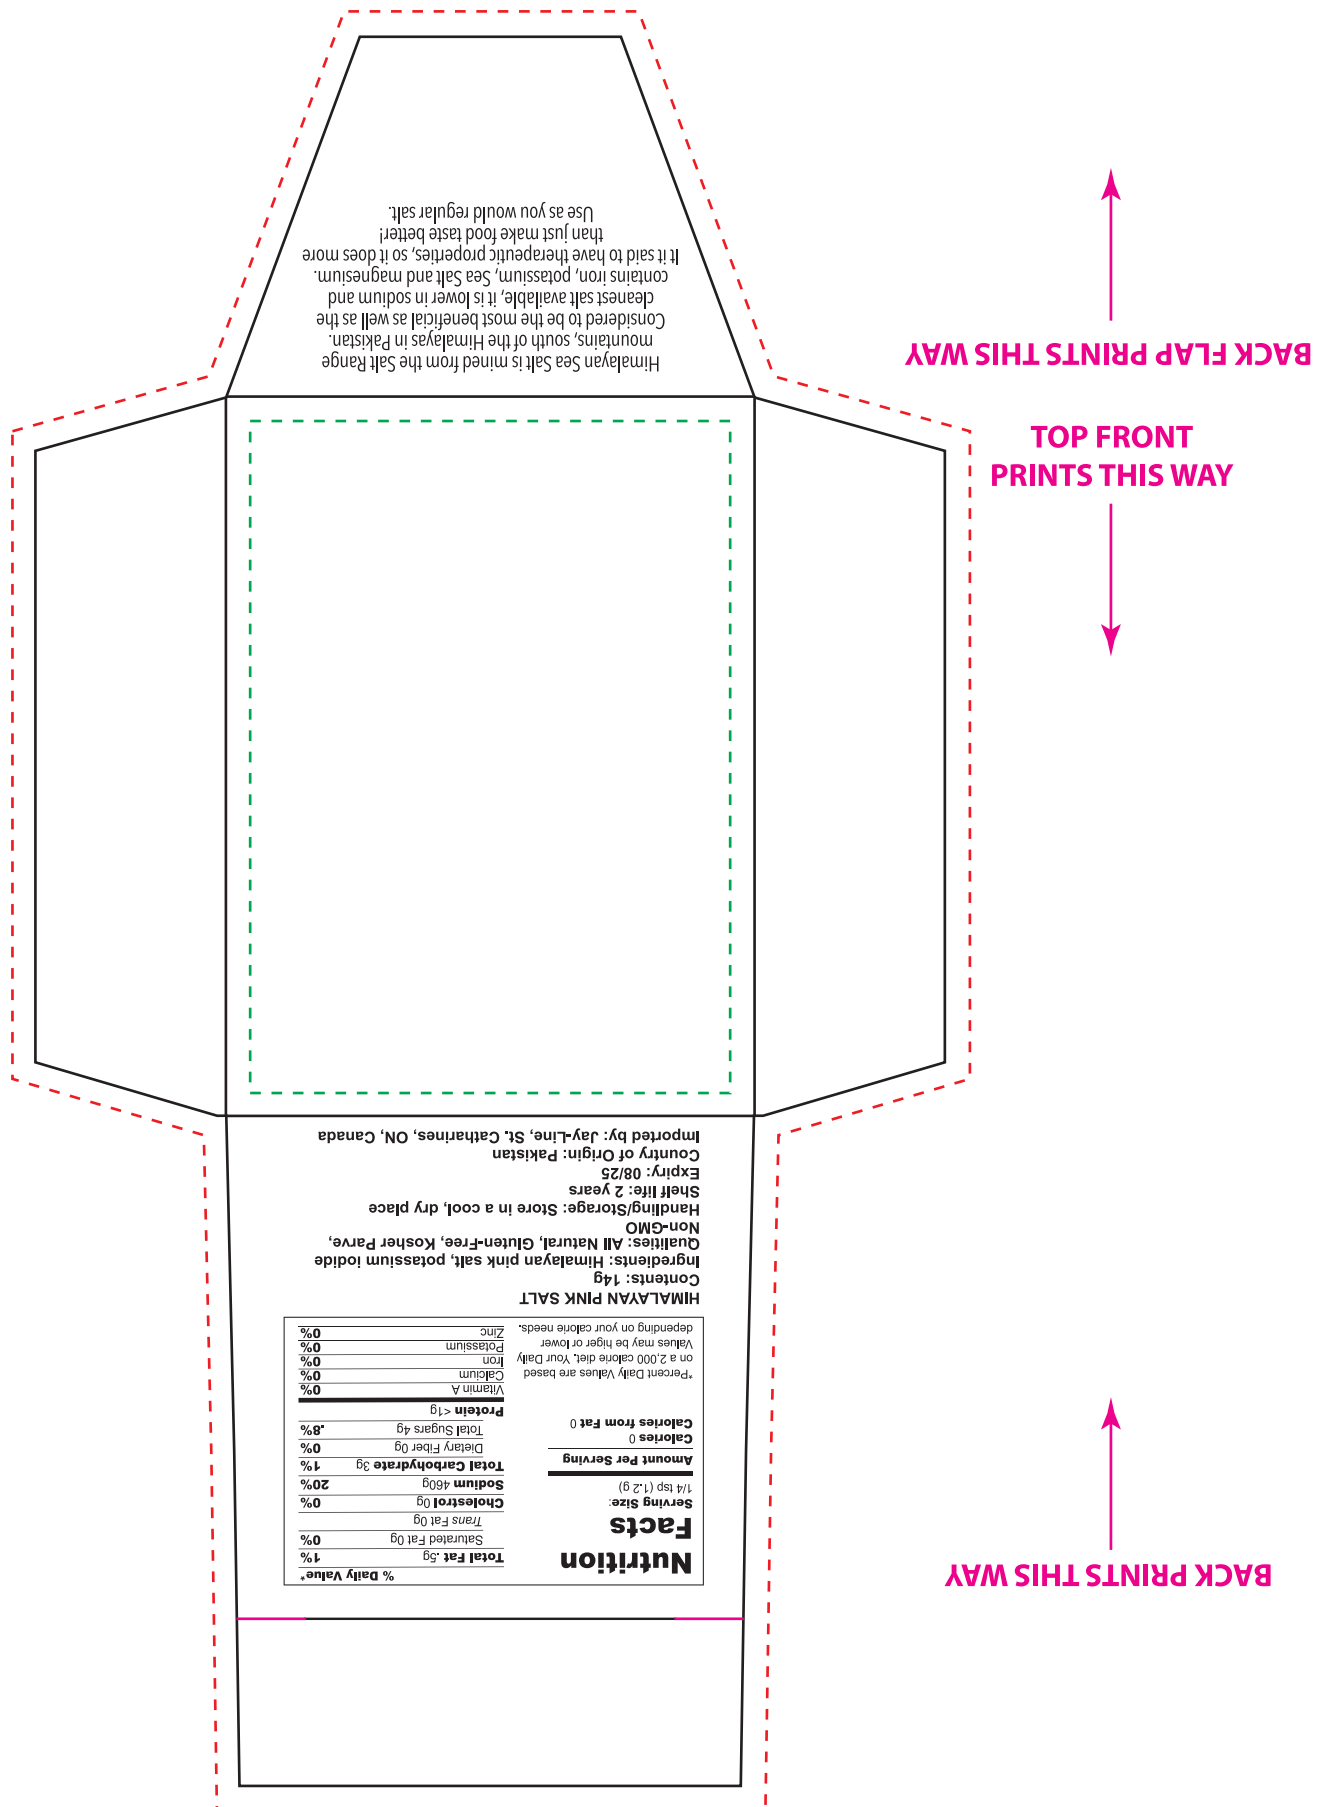

# Spice & Mix Packs - Chicken Soup

Imprint Size: 2.5" x 3.5"

- - - - BLEED (EXTEND ALL BACKGROUND IMAGES TO THIS LINE)
- - - - SAFETY (KEEP ALL TEXT AND IMPORTANT INFORMATION INSIDE THIS AREA)
- SCORE (FOLDED LINE)
- DIELINE (CUT LINE)

# Spice & Mix Packs - Himalayan Sea Salt

Imprint Size: 2.5" x 3.5"

- - - - BLEED (EXTEND ALL BACKGROUND IMAGES TO THIS LINE)
- - - - SAFETY (KEEP ALL TEXT AND IMPORTANT INFORMATION INSIDE THIS AREA)
- SCORE (FOLDED LINE)
- DIELINE (CUT LINE)

# Spice & Mix Packs - Pumpkin Spice

Imprint Size: 2.5" x 3.5"

- BLEED (EXTEND ALL BACKGROUND IMAGES TO THIS LINE)
- SAFETY (KEEP ALL TEXT AND IMPORTANT INFORMATION INSIDE THIS AREA)
- SCORE (FOLDED LINE)
- DIELINE (CUT LINE)

# Spice & Mix Packs - Taco Seasoning

Imprint Size: 2.5" x 3.5"

- - - - BLEED (EXTEND ALL BACKGROUND IMAGES TO THIS LINE)
- - - - SAFETY (KEEP ALL TEXT AND IMPORTANT INFORMATION INSIDE THIS AREA)
- SCORE (FOLDED LINE)
- DIELINE (CUT LINE)