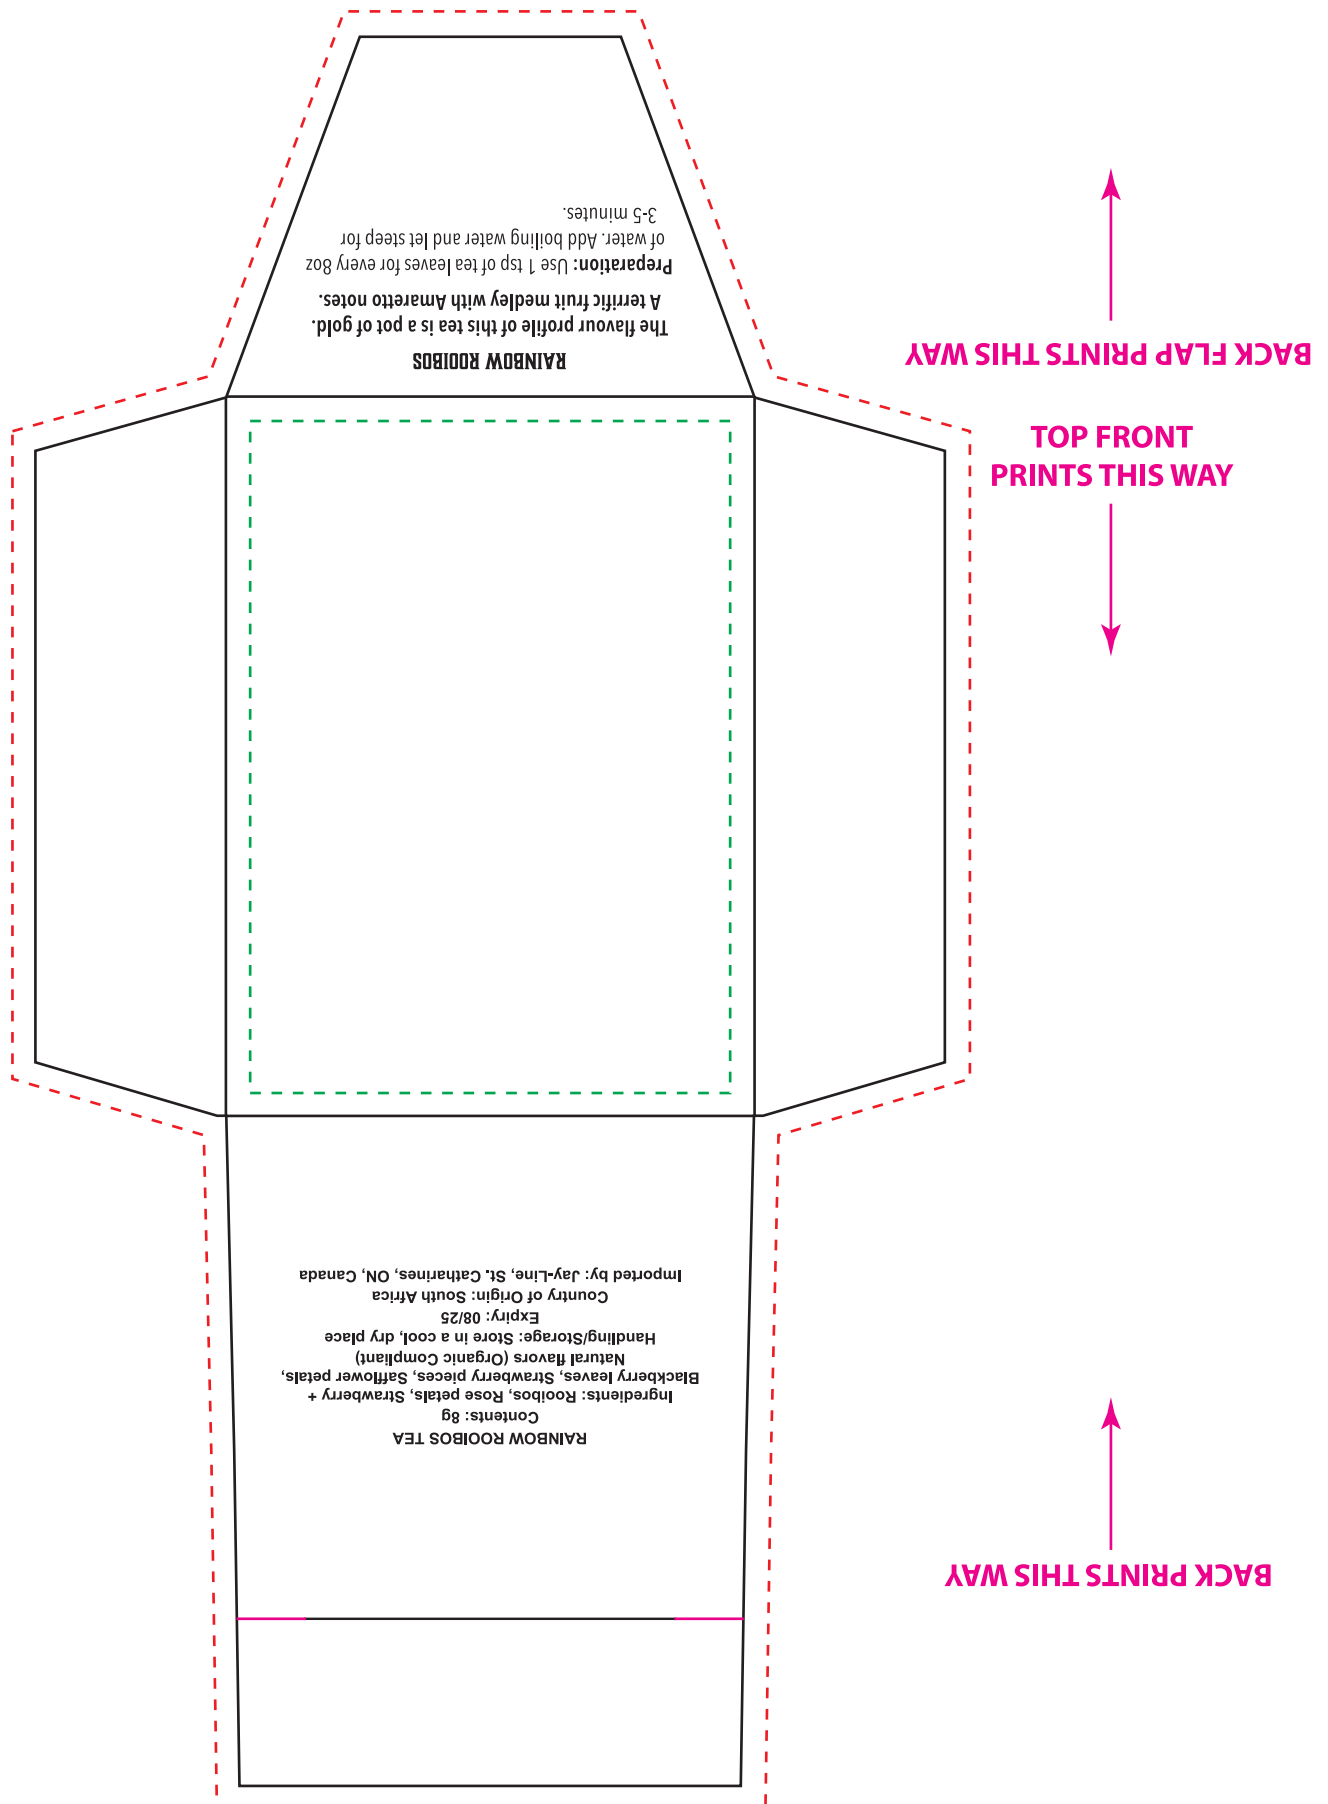

# Spice & Mix Packs - Chicken Soup

Imprint Size: 2.5" x 3.5"

- - - - BLEED (EXTEND ALL BACKGROUND IMAGES TO THIS LINE)
- - - - SAFETY (KEEP ALL TEXT AND IMPORTANT INFORMATION INSIDE THIS AREA)
- SCORE (FOLDED LINE)
- DIELINE (CUT LINE)

# Spice & Mix Packs - Himalayan Sea Salt

Imprint Size: 2.5" x 3.5"

- - - - BLEED (EXTEND ALL BACKGROUND IMAGES TO THIS LINE)
- - - - SAFETY (KEEP ALL TEXT AND IMPORTANT INFORMATION INSIDE THIS AREA)
- SCORE (FOLDED LINE)
- DIELINE (CUT LINE)

# Spice & Mix Packs - Pumpkin Spice

Imprint Size: 2.5" x 3.5"

- BLEED (EXTEND ALL BACKGROUND IMAGES TO THIS LINE)
- SAFETY (KEEP ALL TEXT AND IMPORTANT INFORMATION INSIDE THIS AREA)
- SCORE (FOLDED LINE)
- DIELINE (CUT LINE)

# Spice & Mix Packs - Rooibos Tea

Imprint Size: 2.5" x 3.5"

- BLEED (EXTEND ALL BACKGROUND IMAGES TO THIS LINE)**
- SAFETY (KEEP ALL TEXT AND IMPORTANT INFORMATION INSIDE THIS AREA)**
- SCORE (FOLDED LINE)**
- DIELINE (CUT LINE)**