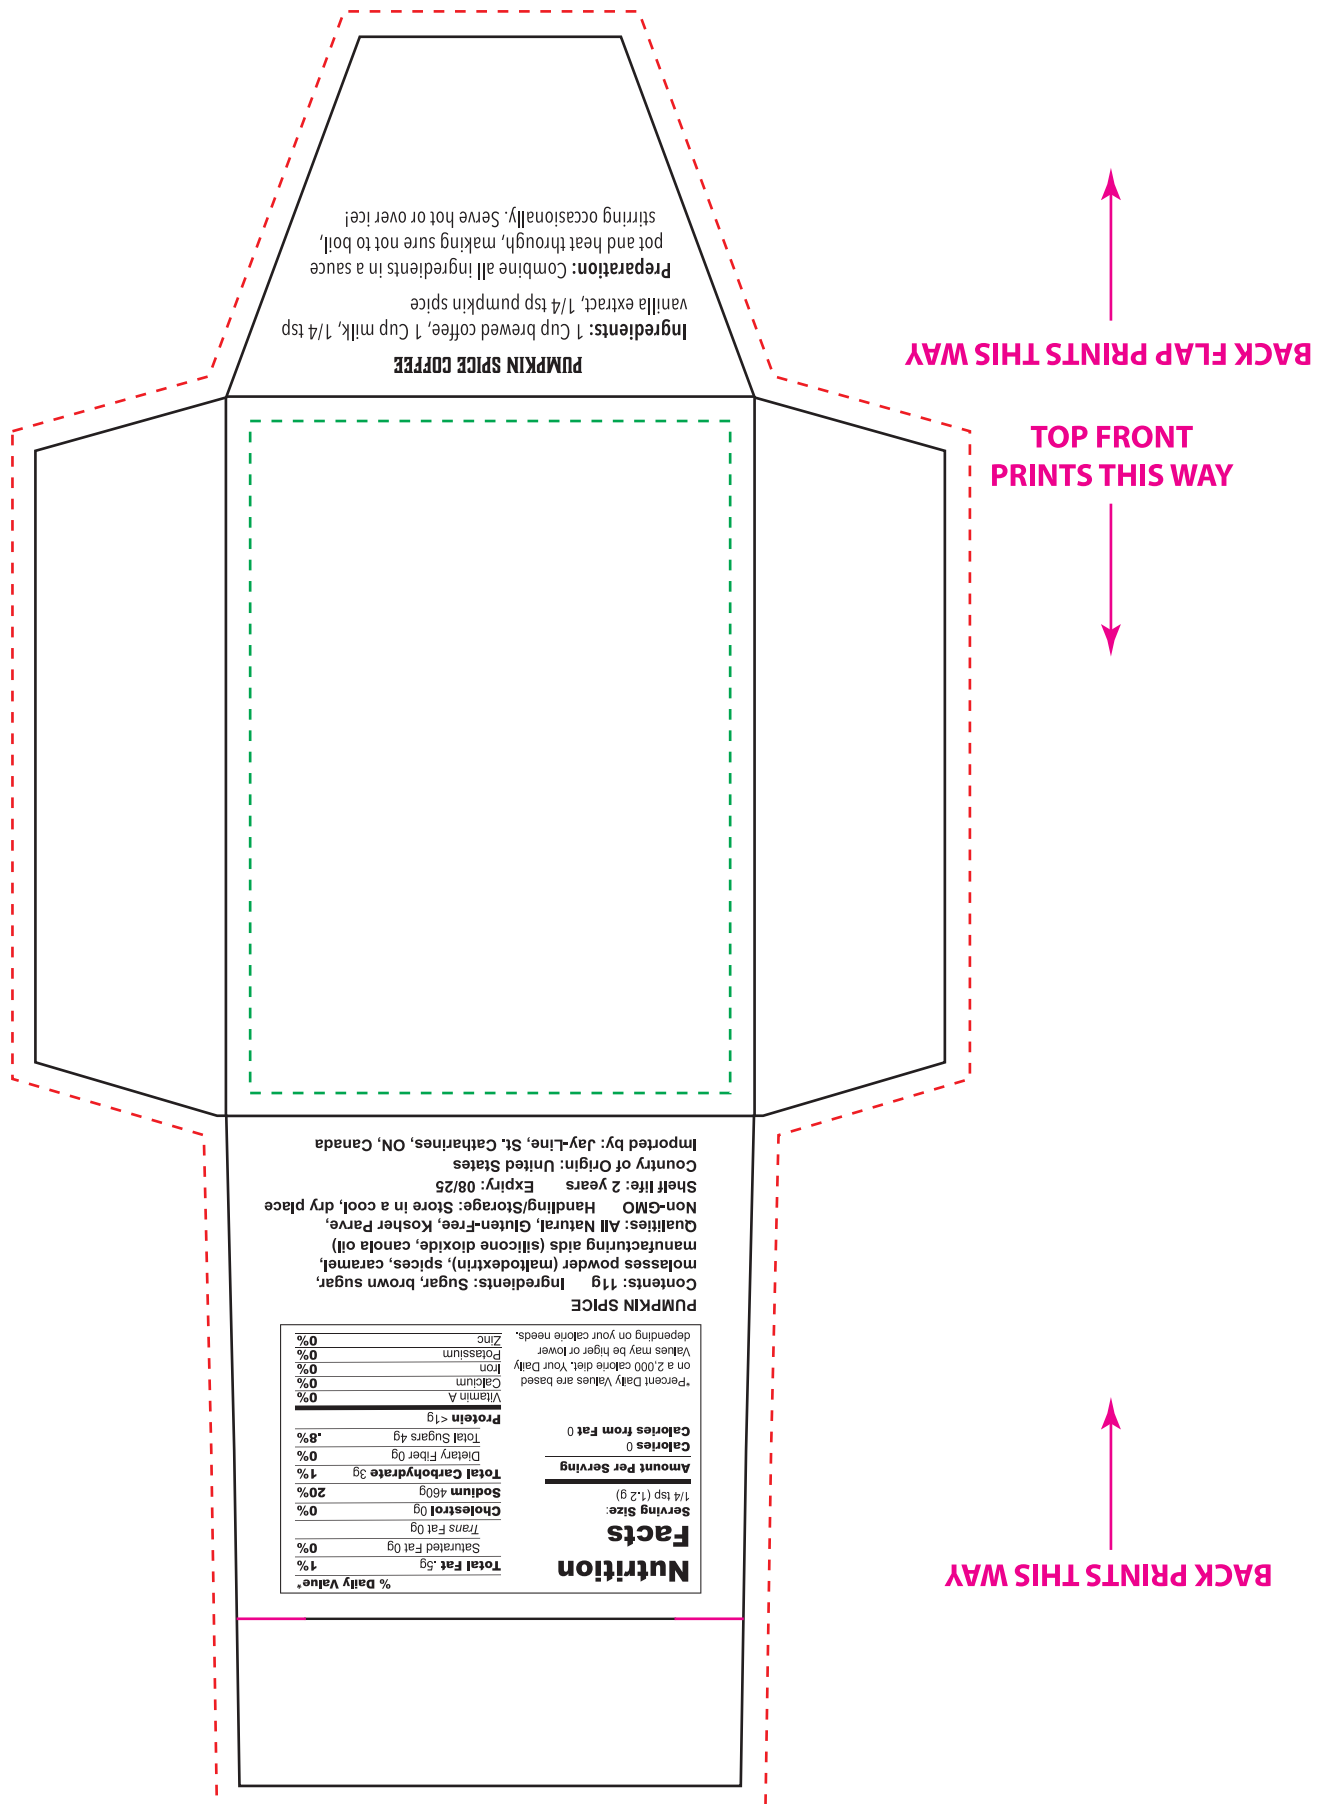

# Spice & Mix Packs - Chicken Soup

Imprint Size: 2.5" x 3.5"

- - - - BLEED (EXTEND ALL BACKGROUND IMAGES TO THIS LINE)
- - - - SAFETY (KEEP ALL TEXT AND IMPORTANT INFORMATION INSIDE THIS AREA)
- SCORE (FOLDED LINE)
- DIELINE (CUT LINE)

# Spice & Mix Packs - Himalayan Sea Salt

Imprint Size: 2.5" x 3.5"

- - - - BLEED (EXTEND ALL BACKGROUND IMAGES TO THIS LINE)
- - - - SAFETY (KEEP ALL TEXT AND IMPORTANT INFORMATION INSIDE THIS AREA)
- SCORE (FOLDED LINE)
- DIELINE (CUT LINE)

# Spice & Mix Packs - Pumpkin Spice

Imprint Size: 2.5" x 3.5"

- BLEED (EXTEND ALL BACKGROUND IMAGES TO THIS LINE)
- SAFETY (KEEP ALL TEXT AND IMPORTANT INFORMATION INSIDE THIS AREA)
- SCORE (FOLDED LINE)
- DIELINE (CUT LINE)

# Spice & Mix Packs - Taco Seasoning

Imprint Size: 2.5" x 3.5"

- - - - BLEED (EXTEND ALL BACKGROUND IMAGES TO THIS LINE)
- - - - SAFETY (KEEP ALL TEXT AND IMPORTANT INFORMATION INSIDE THIS AREA)
- SCORE (FOLDED LINE)
- DIELINE (CUT LINE)