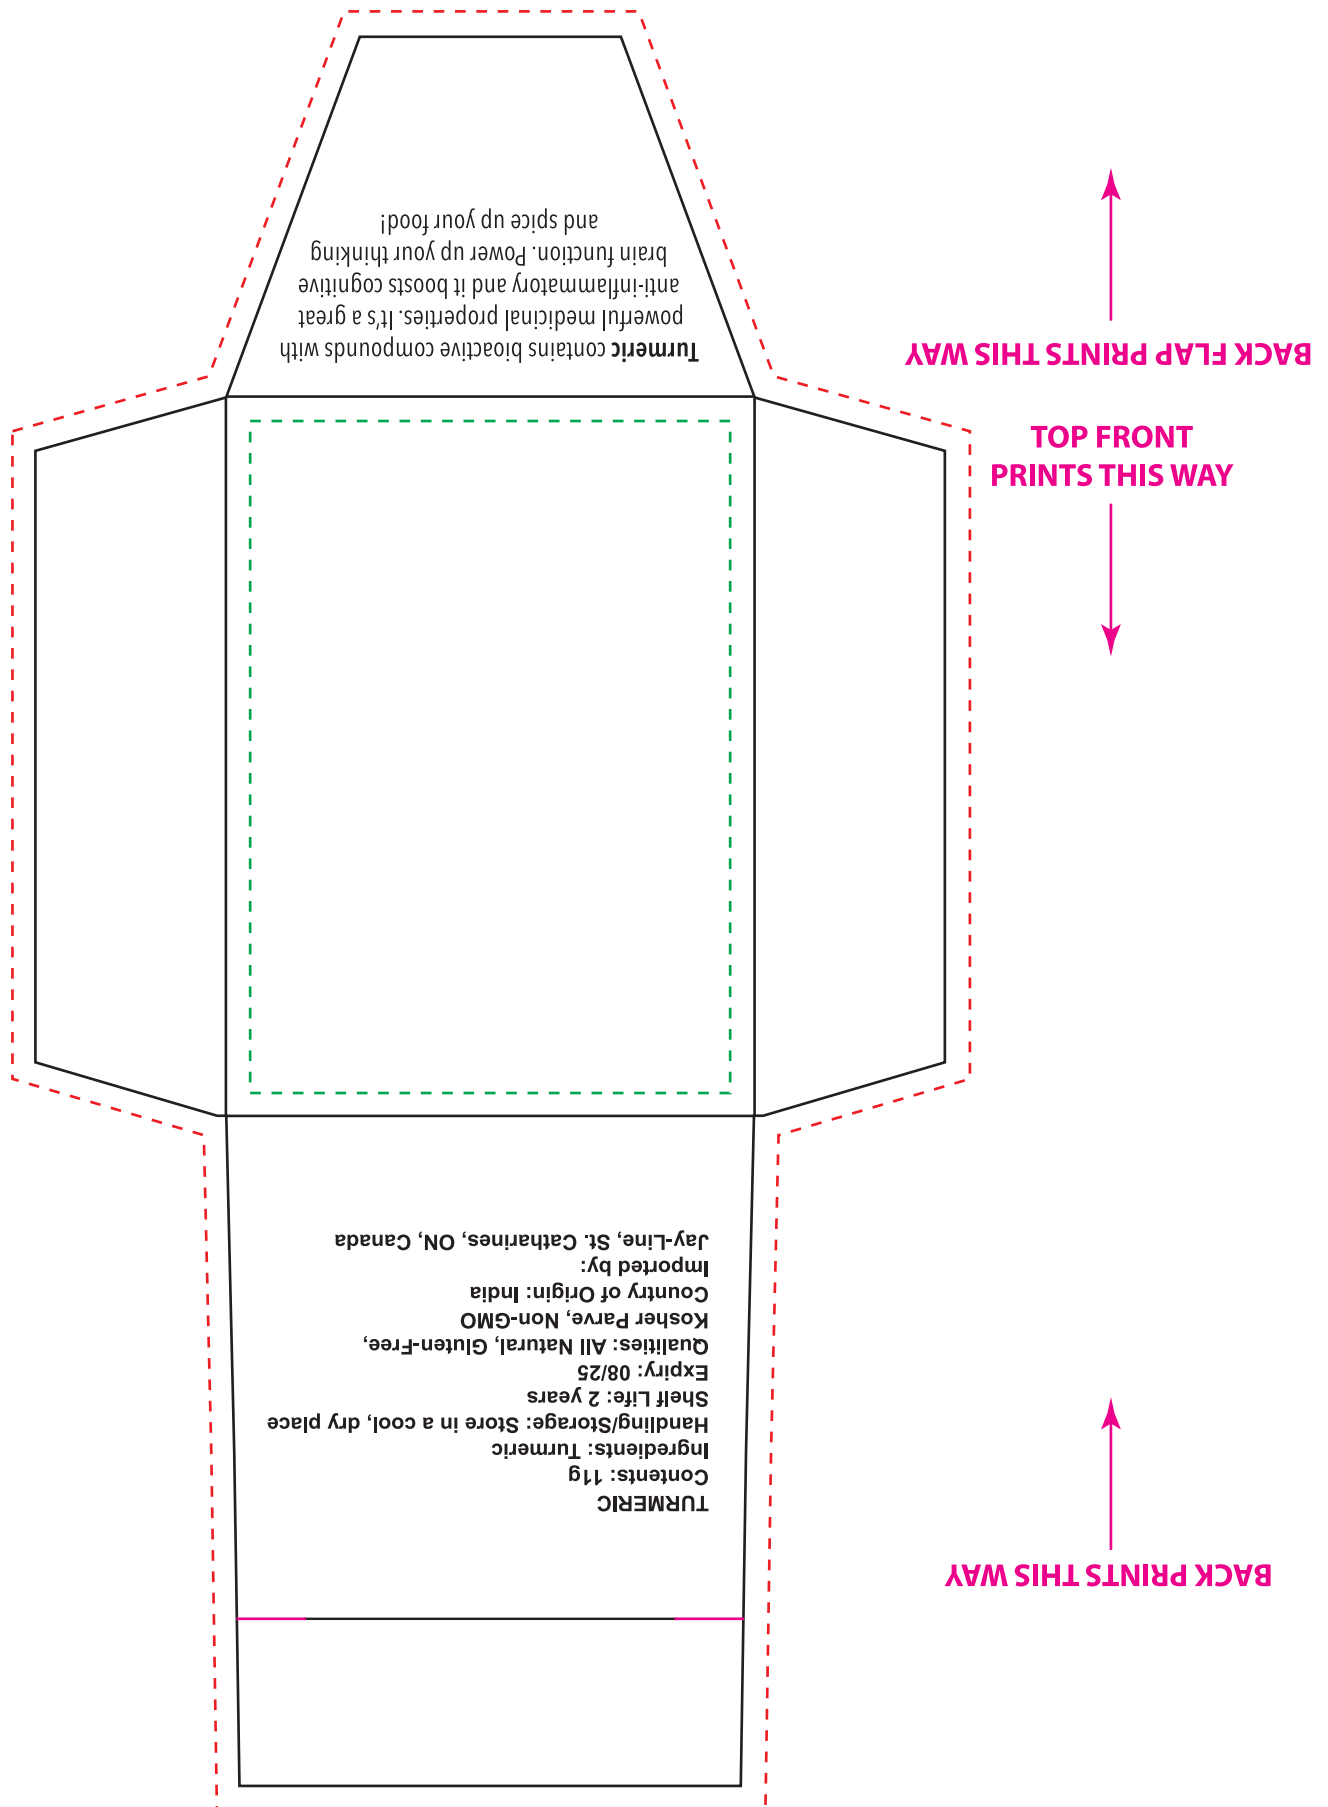

# Spice & Mix Packs - Himalayan Sea Salt

Imprint Size: 2.5" x 3.5"

- - - - BLEED (EXTEND ALL BACKGROUND IMAGES TO THIS LINE)
- - - - SAFETY (KEEP ALL TEXT AND IMPORTANT INFORMATION INSIDE THIS AREA)
- SCORE (FOLDED LINE)
- DIELINE (CUT LINE)

# Spice & Mix Packs - Pumpkin Spice

Imprint Size: 2.5" x 3.5"

- BLEED (EXTEND ALL BACKGROUND IMAGES TO THIS LINE)
- SAFETY (KEEP ALL TEXT AND IMPORTANT INFORMATION INSIDE THIS AREA)
- SCORE (FOLDED LINE)
- DIELINE (CUT LINE)

# Spice & Mix Packs - Taco Seasoning

Imprint Size: 2.5" x 3.5"

- - - - BLEED (EXTEND ALL BACKGROUND IMAGES TO THIS LINE)
- - - - SAFETY (KEEP ALL TEXT AND IMPORTANT INFORMATION INSIDE THIS AREA)
- SCORE (FOLDED LINE)
- DIELINE (CUT LINE)

# Spice & Mix Packs - Turmeric

Imprint Size: 2.5" x 3.5"

- - - BLEED (EXTEND ALL BACKGROUND IMAGES TO THIS LINE)
- - - SAFETY (KEEP ALL TEXT AND IMPORTANT INFORMATION INSIDE THIS AREA)
- SCORE (FOLDED LINE)
- DIELINE (CUT LINE)