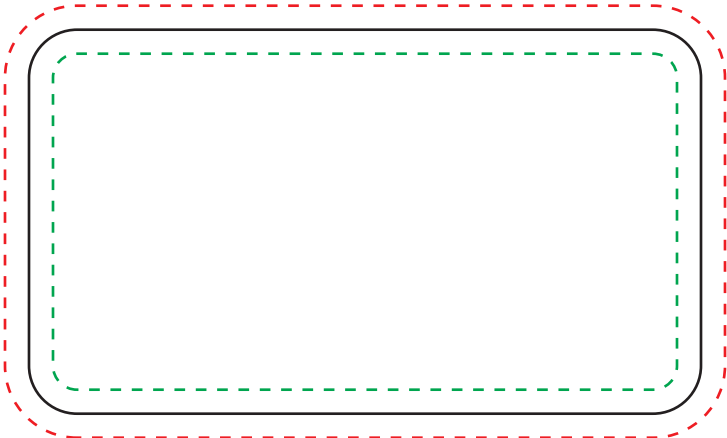

Emery Board - Business Card

Product size: 3.5" x 2"

- BLEED (EXTEND ALL BACKGROUND IMAGES TO THIS LINE)
- SAFETY (KEEP ALL TEXT AND IMPORTANT INFORMATION INSIDE THIS AREA)
- _____ SCORE (FOLDED LINE)
- _____ DIELINE (CUT LINE)